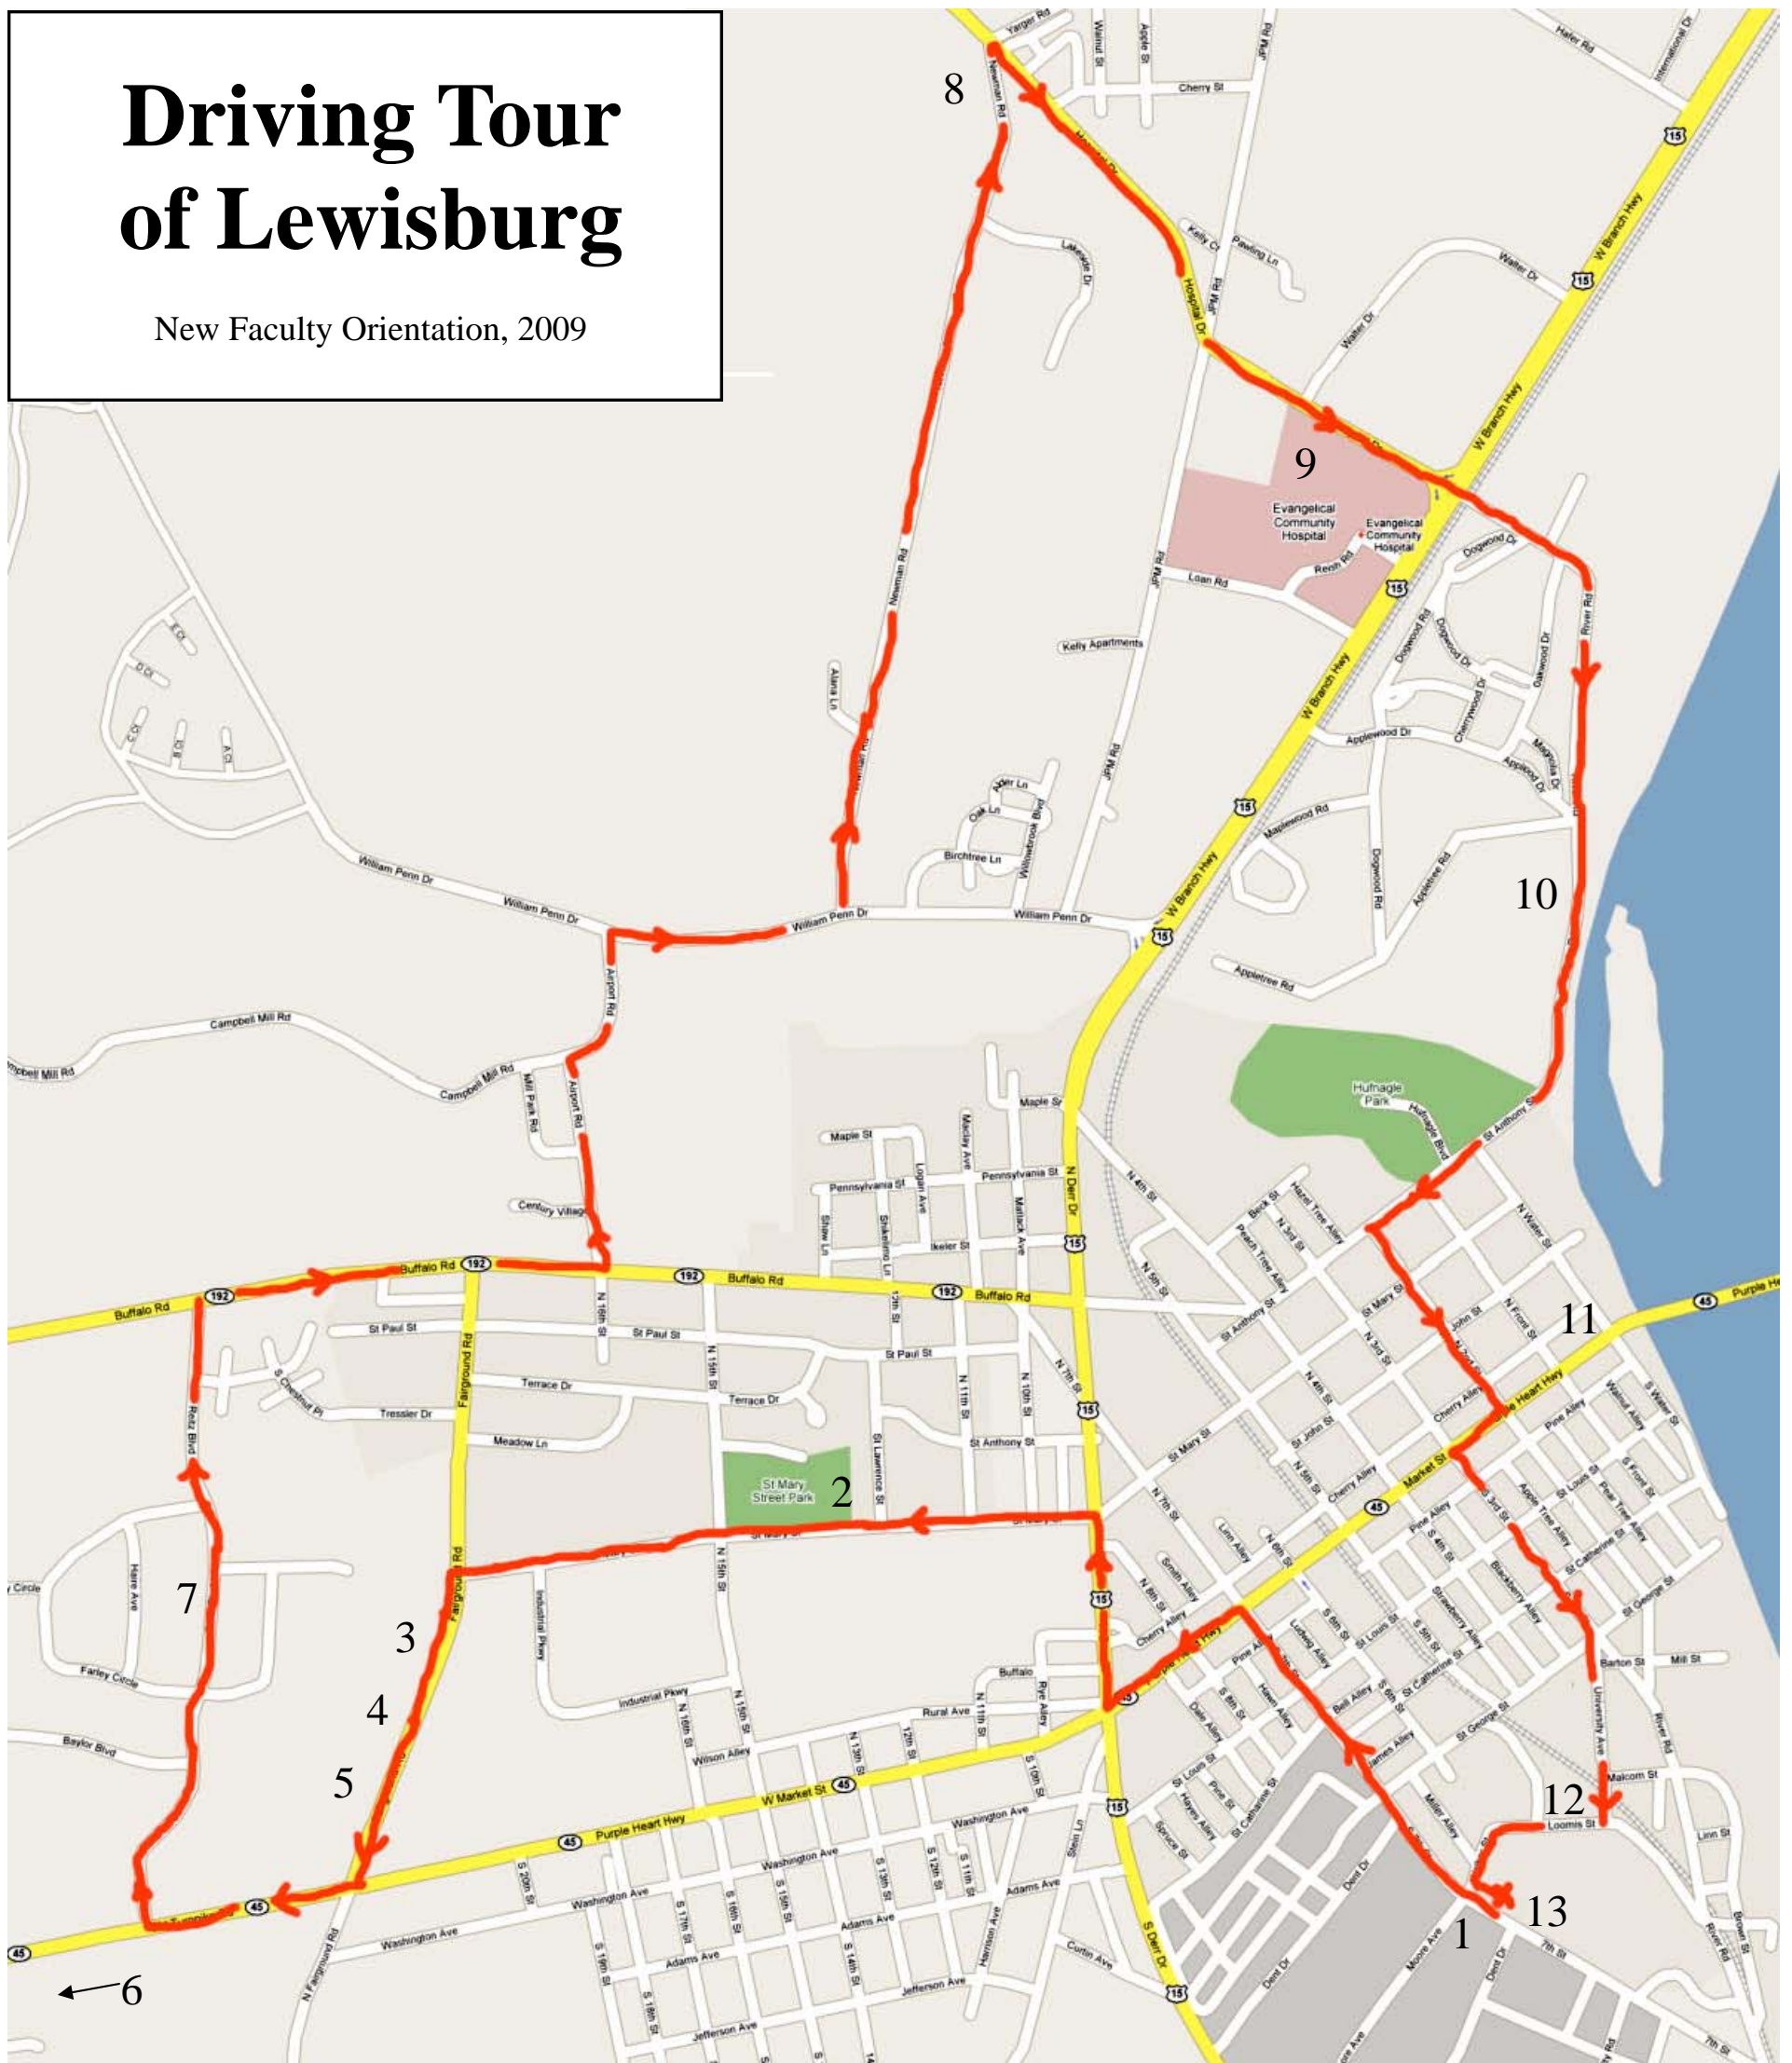

Driving Tour of Lewisburg

New Faculty Orientation, 2009

TOUR HIGHLIGHTS:

1. Start at Langone Center
2. St. Mary's Street Park
3. Lewisburg Area Recreation Authority (LARA) Offices
4. East Buffalo Township Recycling Center
5. Farmer's Market
6. Ard's Farm Market (few miles down the road)
7. Public Library for Union County
8. Kelly Elementary School
9. Evangelical Community Hospital
10. Slifer House Museum
11. Packwood House Museum
12. President's House
13. Finish at Langone Center