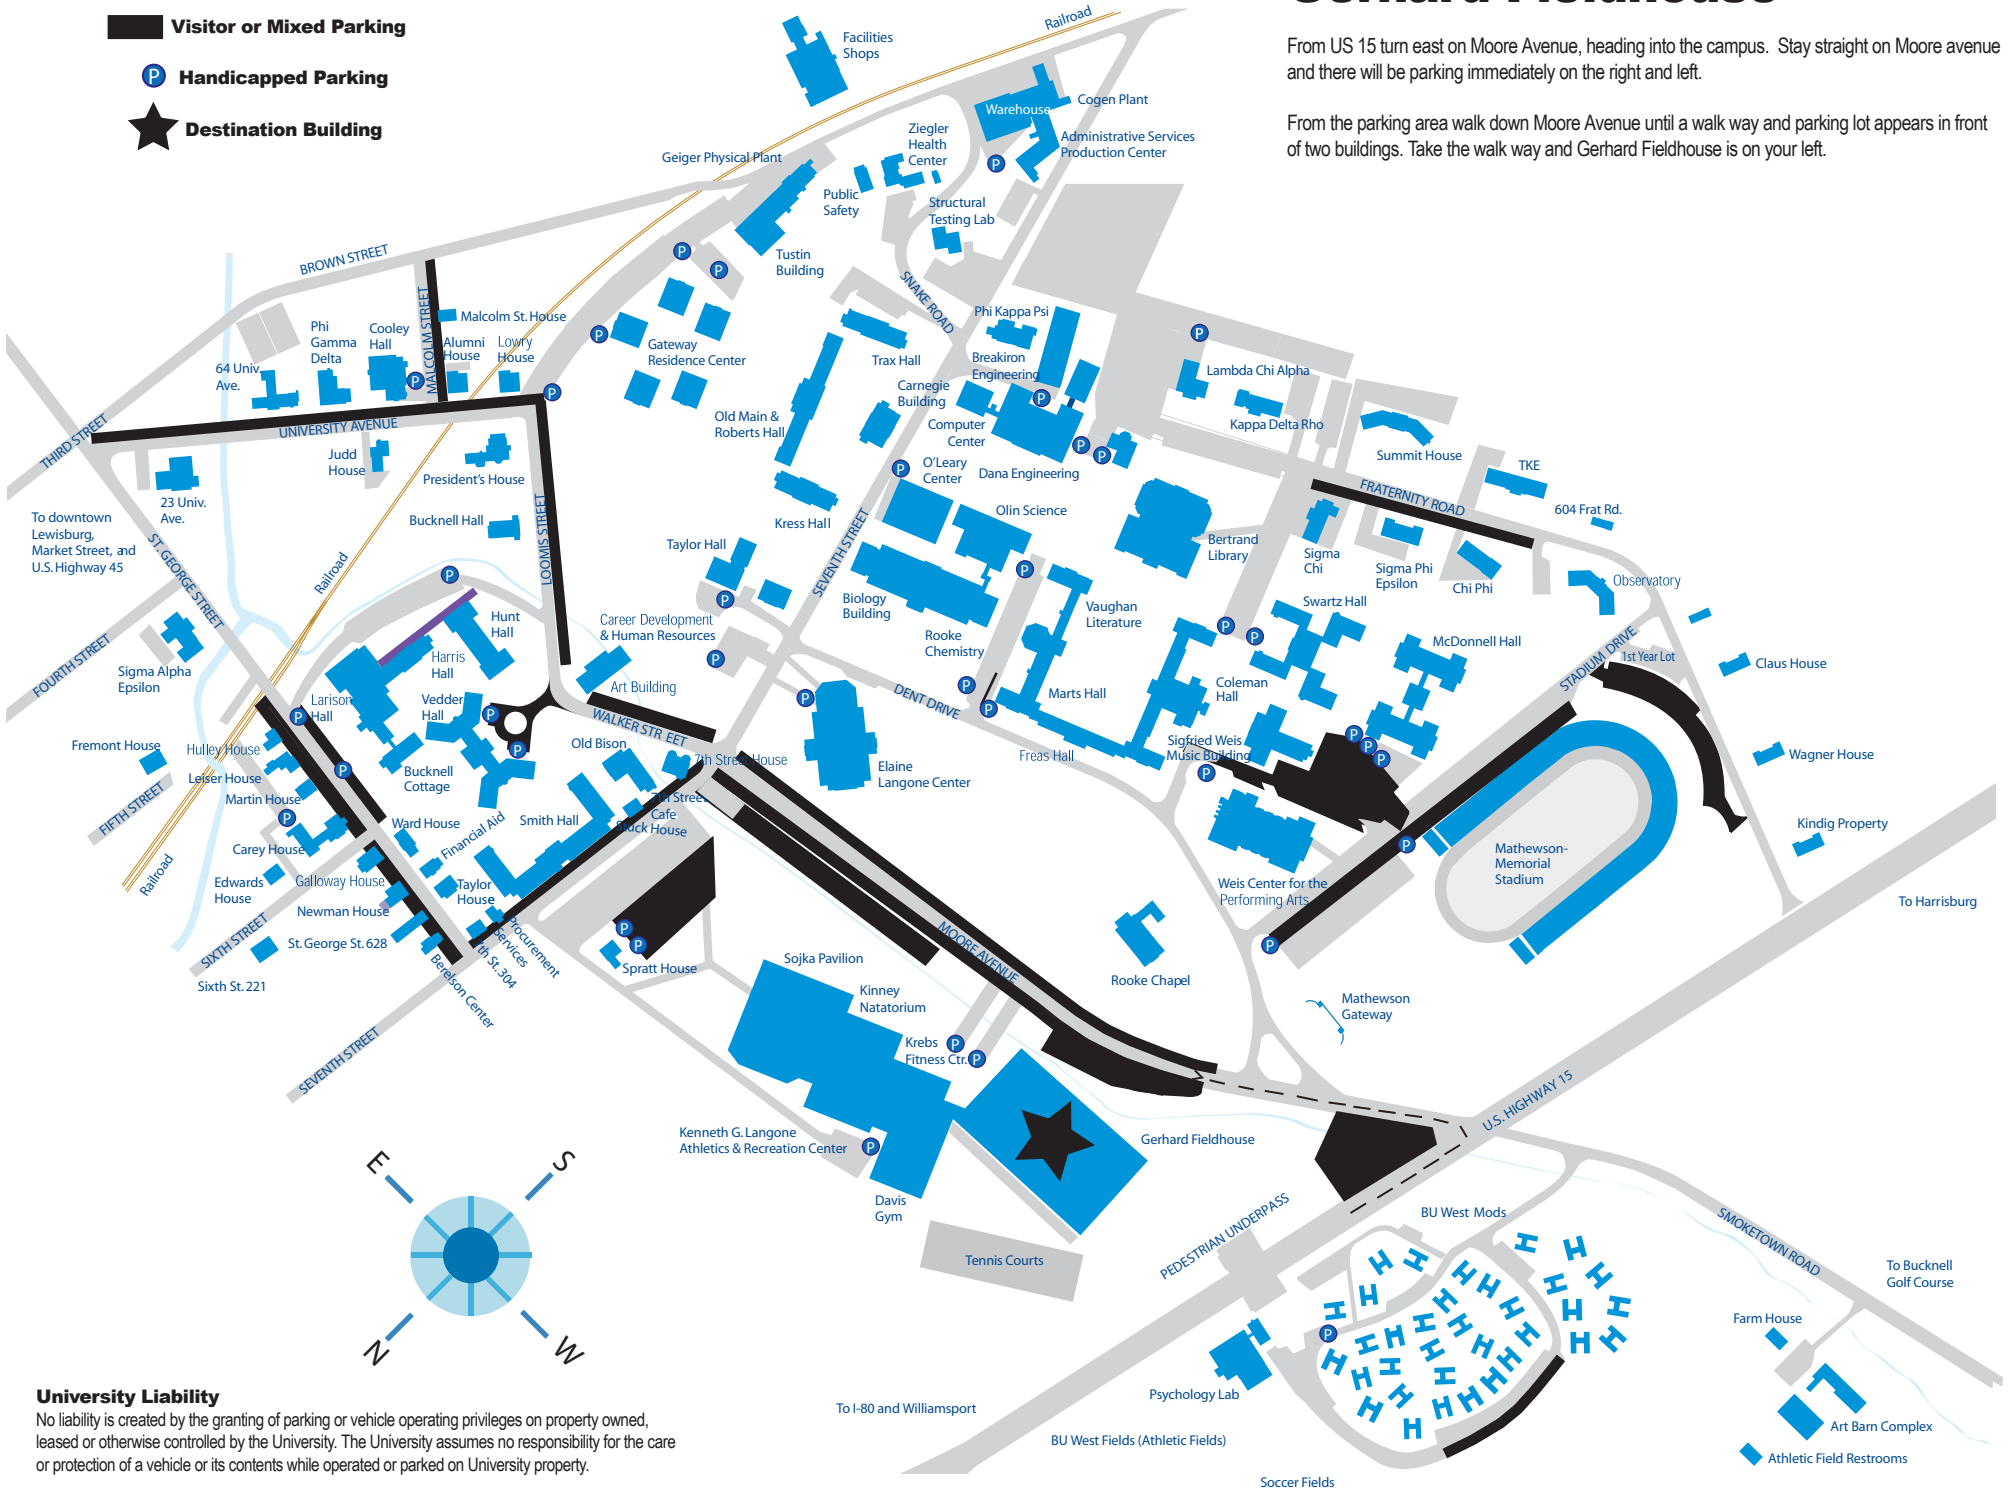

Please Observe All Parking and Traffic Signs

 Visitor or Mixed Parking

 Handicapped Parking

 Destination Building

Gerhard Fieldhouse

From US 15 turn east on Moore Avenue, heading into the campus. Stay straight on Moore Avenue and there will be parking immediately on the right and left.

From the parking area walk down Moore Avenue until a walk way and parking lot appears in front of two buildings. Take the walk way and Gerhard Fieldhouse is on your left.

University Liability

No liability is created by the granting of parking or vehicle operating privileges on property owned, leased or otherwise controlled by the University. The University assumes no responsibility for the care or protection of a vehicle or its contents while operated or parked on University property.