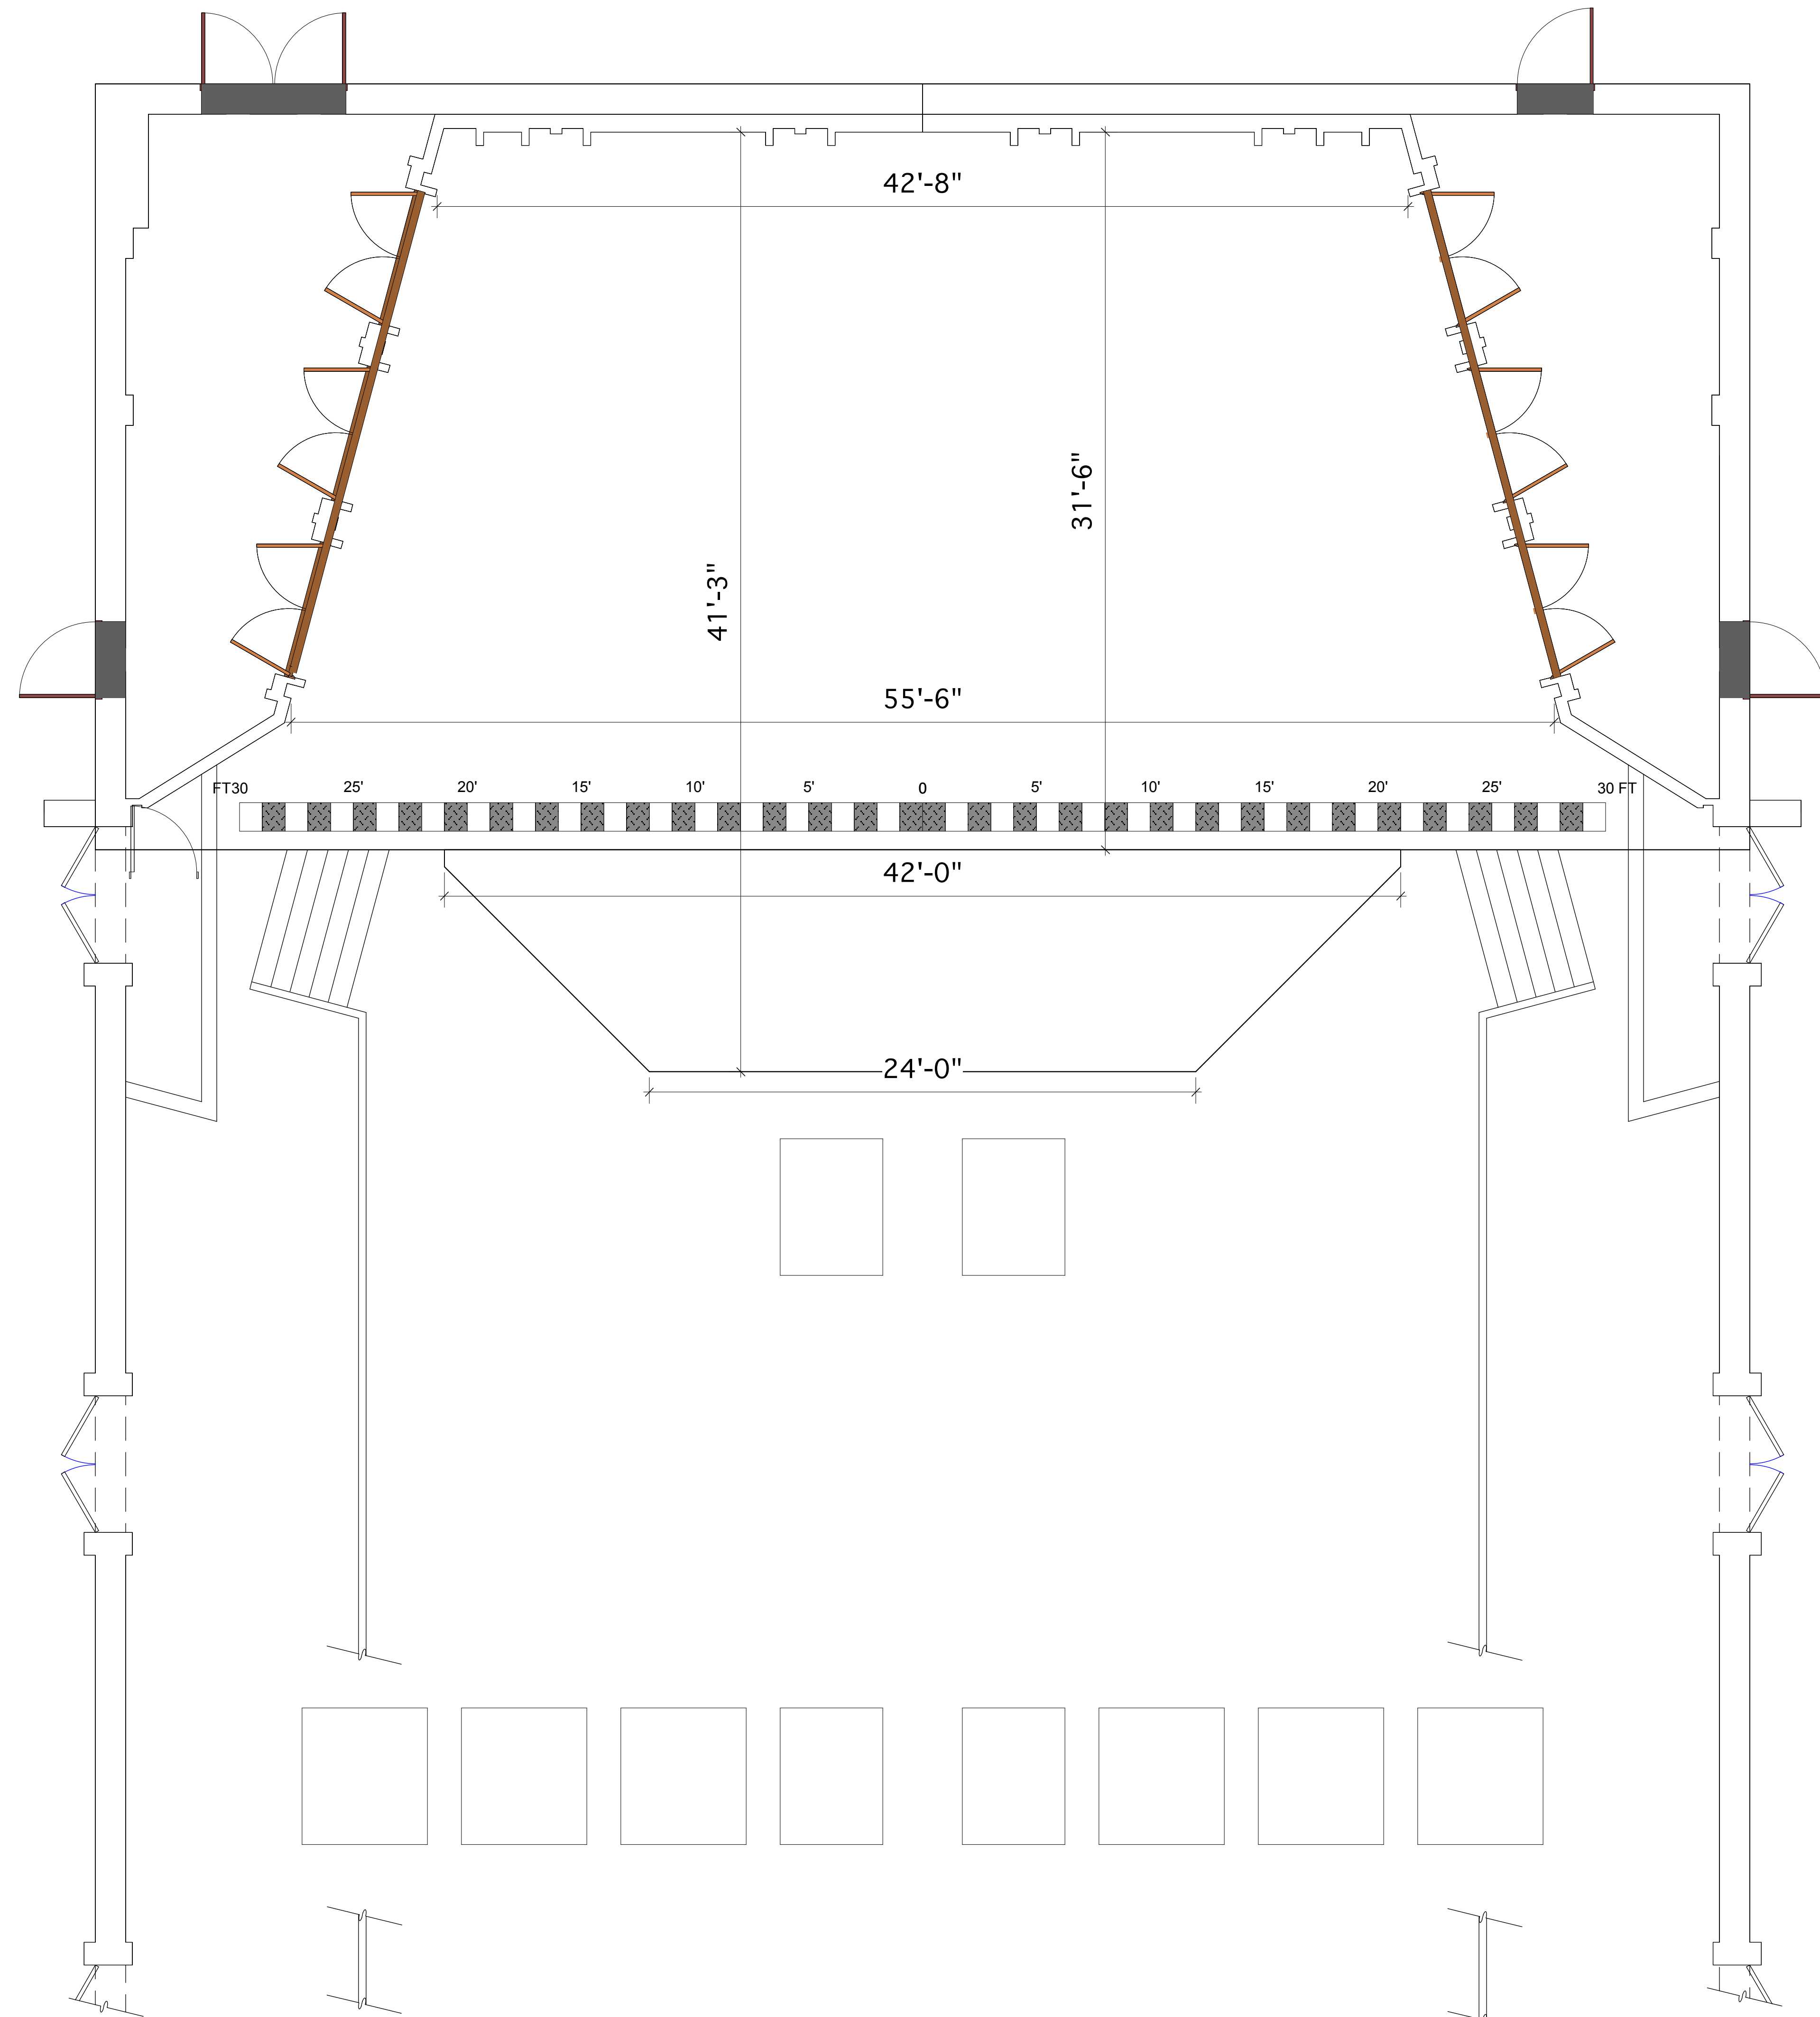

1 Weis Center Stage Dimensions
Scale: 1/4" = 1'-0"

- 32 FT
- LS15 CYC PERMANENTLY HUNG
- LS14 FULL STAGE BLACK
- LS13 THIRD ELECTRIC
- LS12 LINE SET 12
- LS11 CLOUDS
- LS10 CYC LIGHTS
- LS9 LEGS/BORDER
- LS8 SCREEN
- LS7 SECOND ELECTRIC
- LS6 CLOUDS /W LS4
- LS5 LEGS/BORDER
- LS4 CLOUDS /W LS6
- LS3 LINE SET 3
- LS2 FIRST ELECTRIC
- LS1 GRAND DRAPE
- 0

Production Title		Stage Dimensions	
		Lewisburg, PA	
Drawing Title			
Designer	Director		
Drawn By	Kalen Sowul	Scale	1/4" = 1'
Venue	Weis Center for the Performing Arts	Drawing No.	1
Date			of
CAD File Name			1