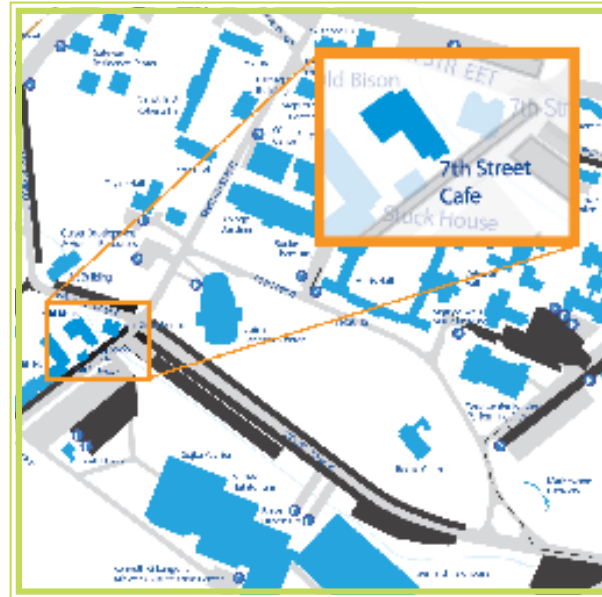

7TH STREET CAFE LOCATION

SUNDAY – THURSDAY
7 A.M. – 2 A.M.

FRIDAY & SATURDAY
7 A.M. – 12 A.M.

ALSO FIND US AT

 BucknellUniversityDining

 BucknellDining

 BucknellDining

Bucknell.edu/dining
dining@bucknell.edu