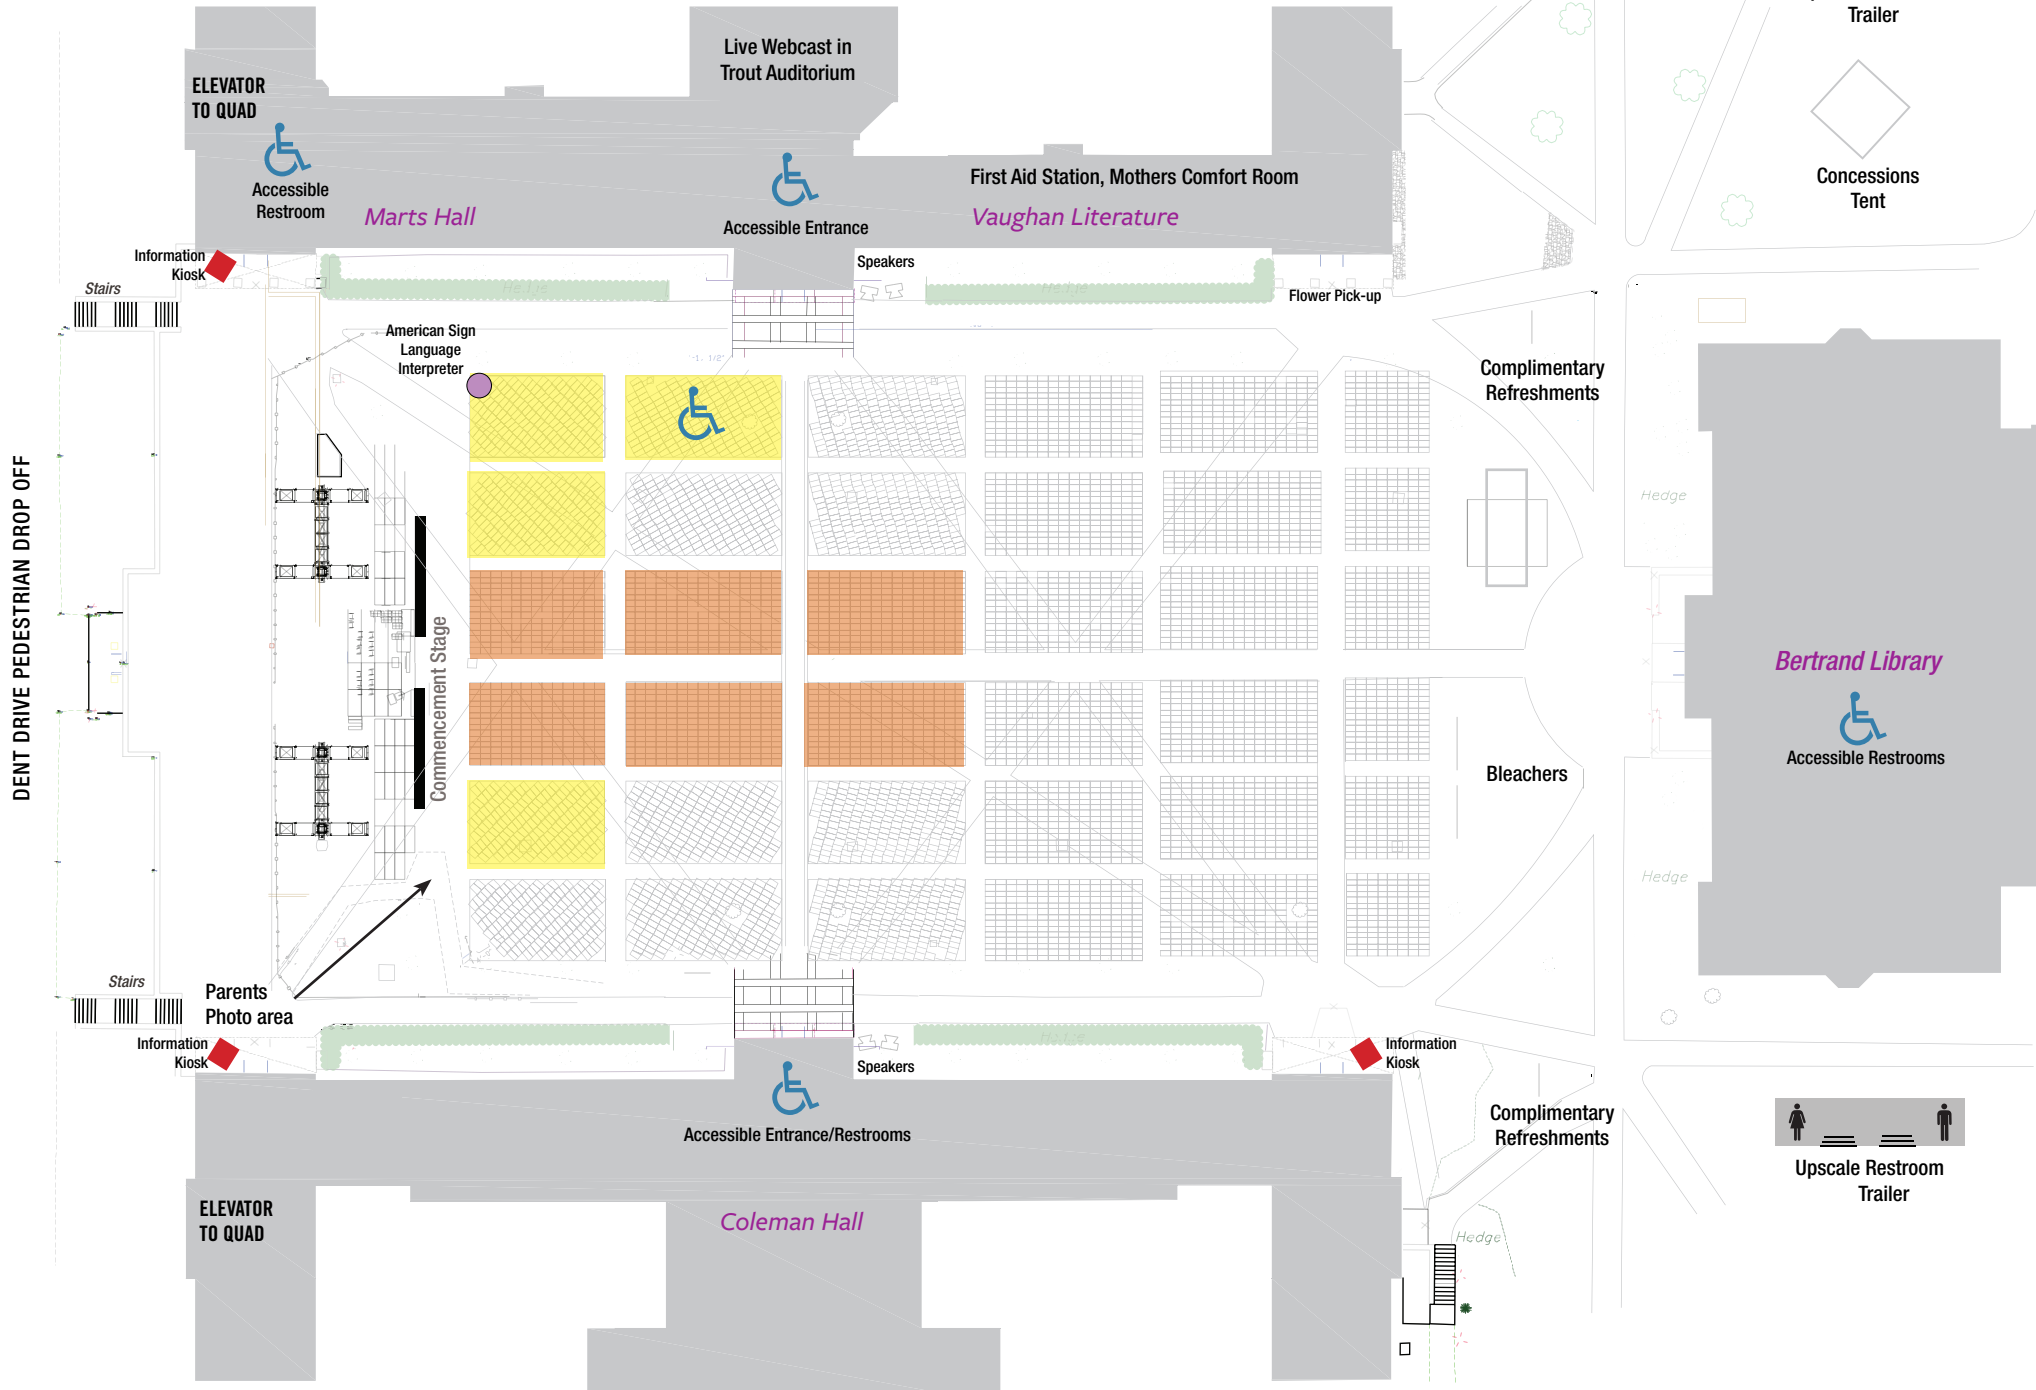

BUCKNELL UNIVERSITY MALESARDI QUADRANGLE

Reserved Reserved graduate seating

Upscale Restroom Trailer

Concessions Tent

Bertrand Library

Accessible Restrooms

Upscale Restroom Trailer