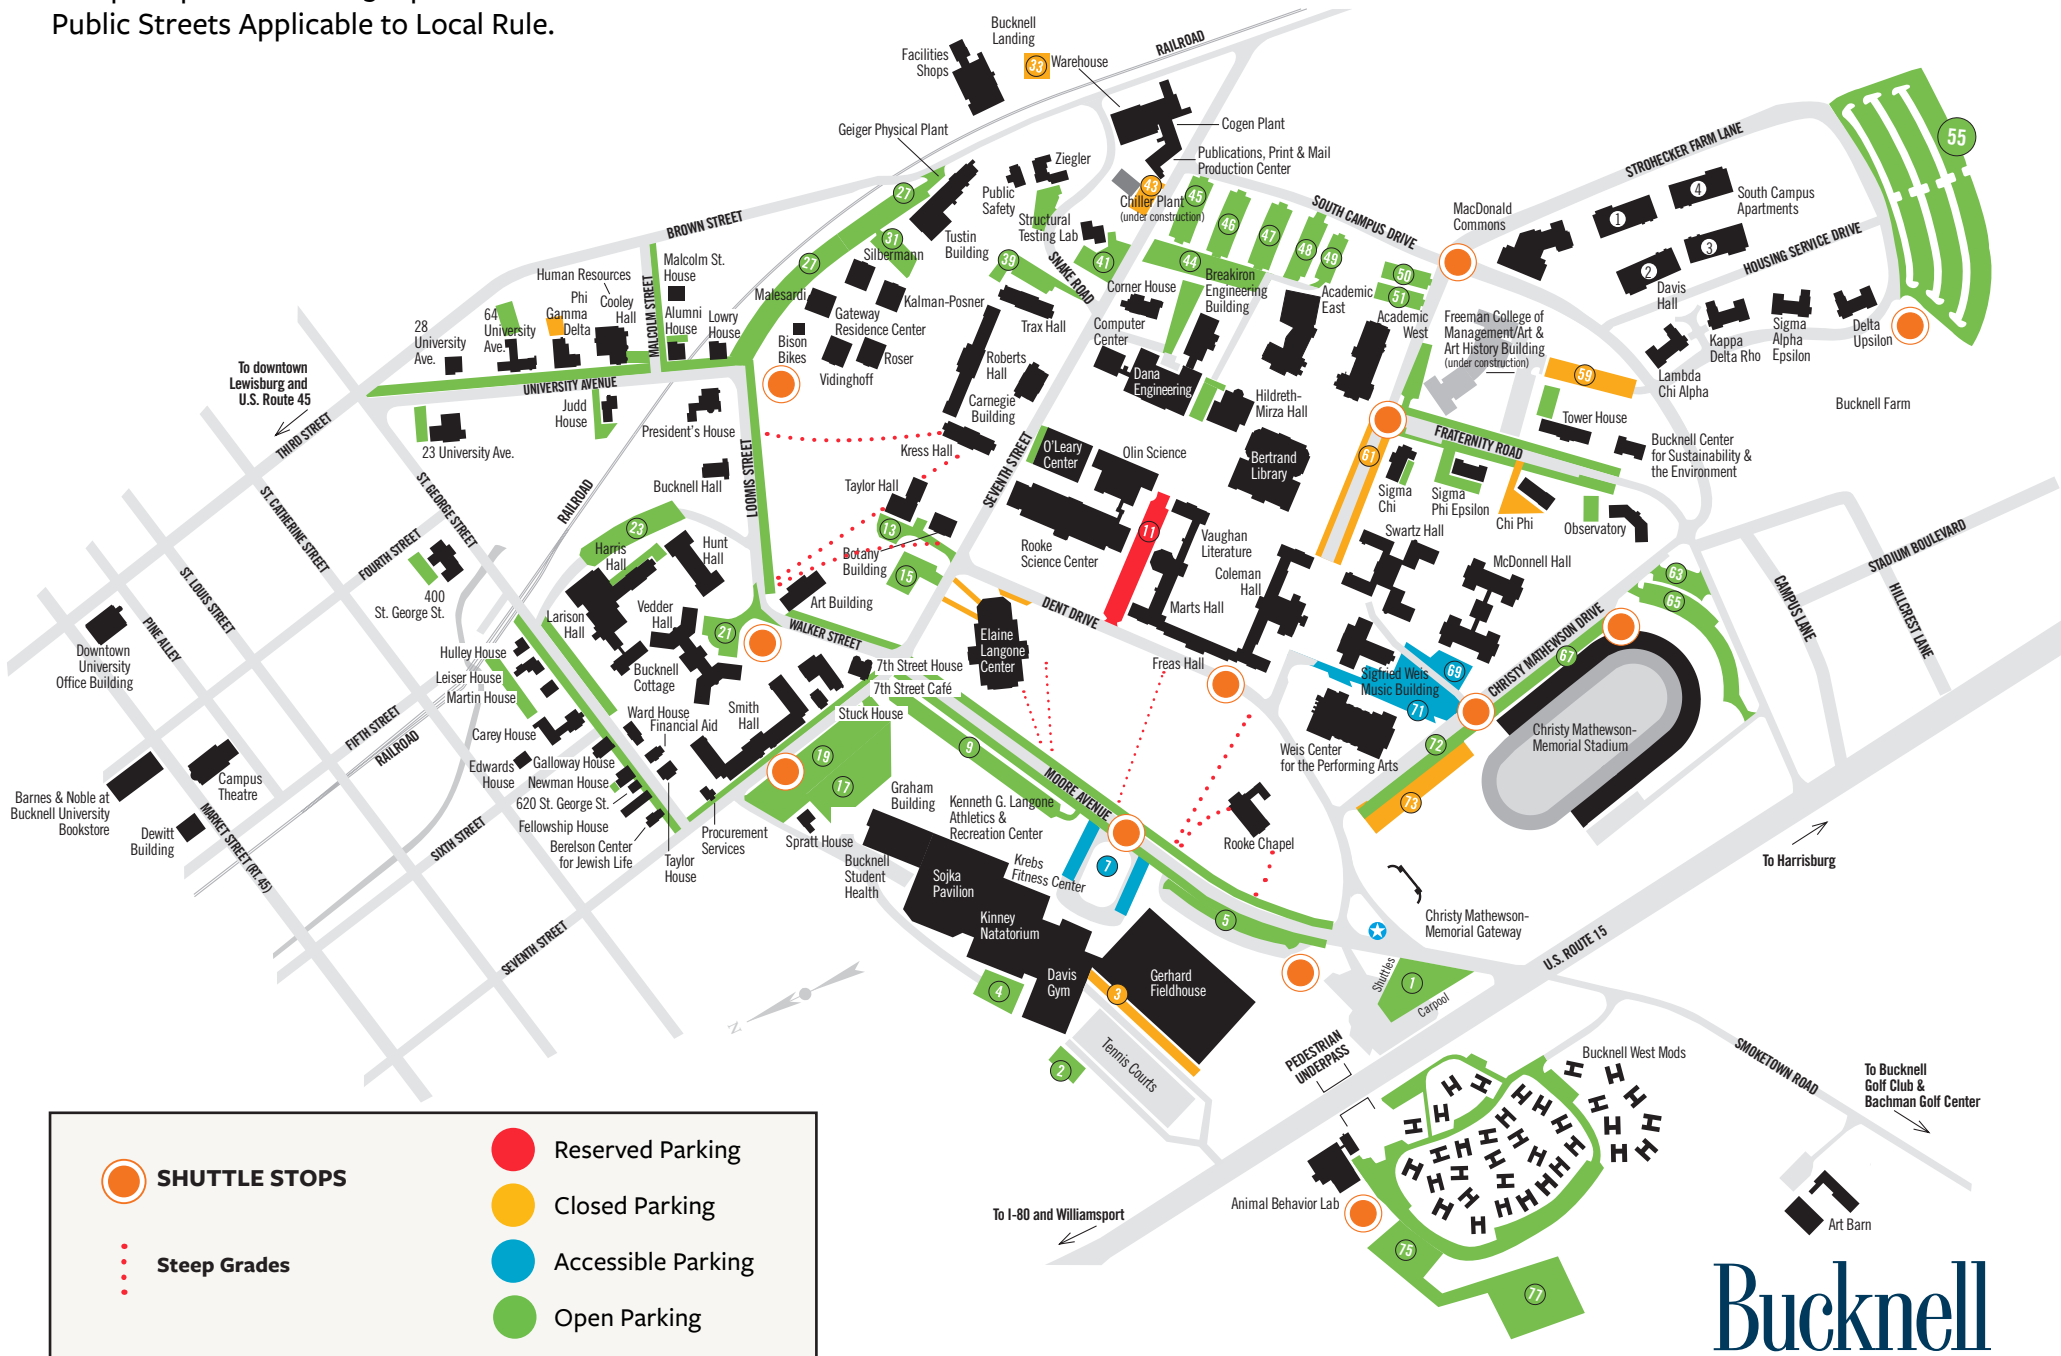

COMMENCEMENT PARKING MAP & SHUTTLE STOPS

Campus Speed Limit is 15 mph.
Public Streets Applicable to Local Rule.

BUCKNELL UNIVERSITY MALESARDI QUADRANGLE

Reserved Reserved graduate seating

Upscale Restroom Trailer

Concessions Tent

Bertrand Library

Accessible Restrooms

Upscale Restroom Trailer