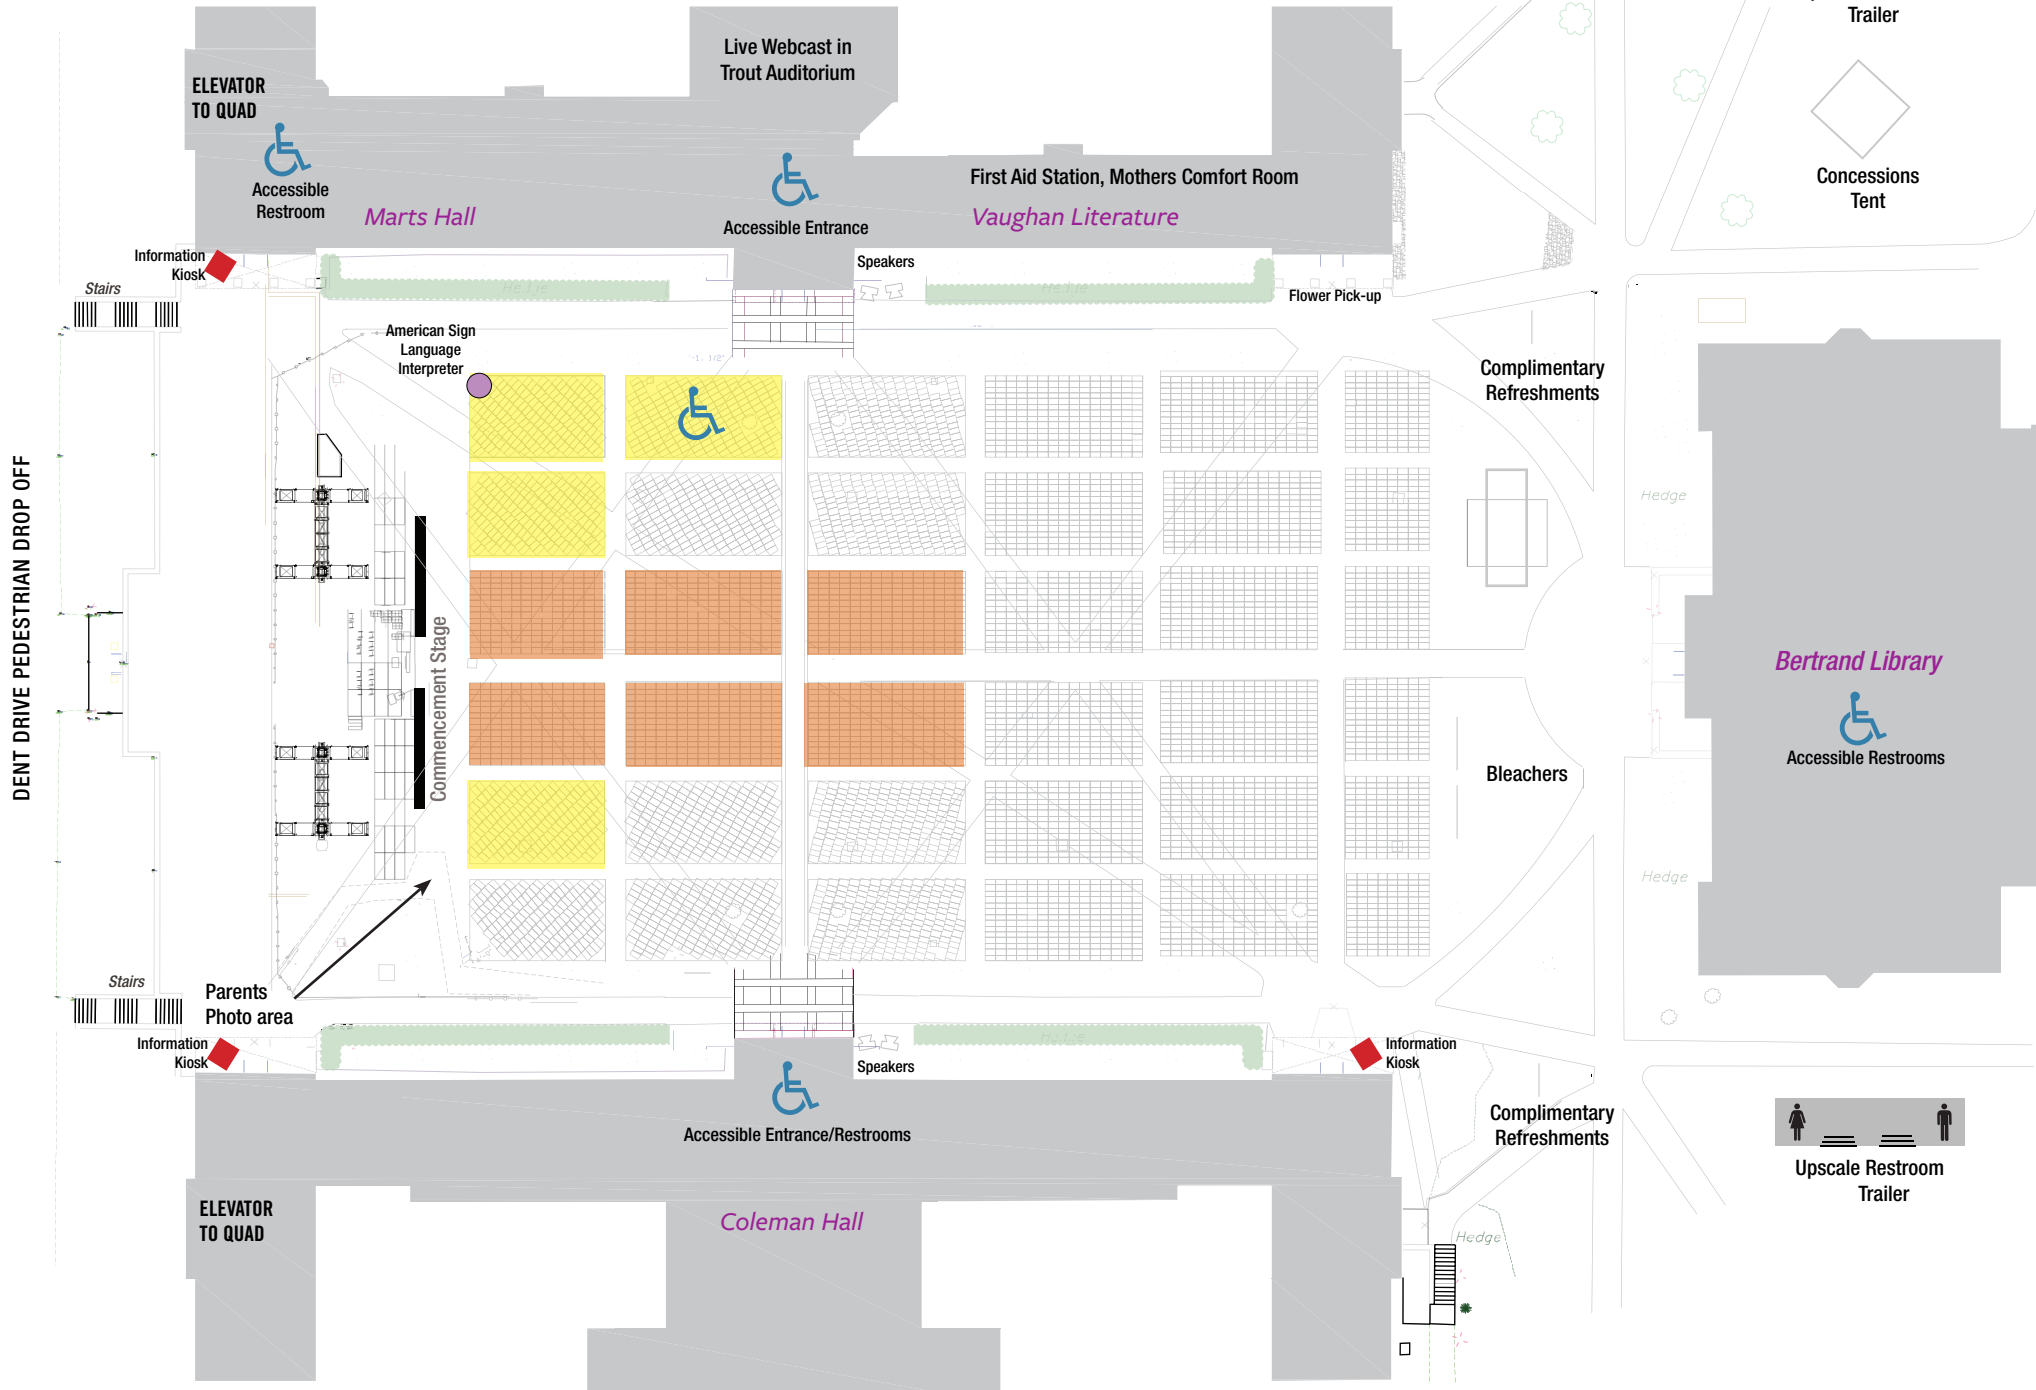

COMMENCEMENT PARKING MAP & SHUTTLE STOPS

Campus Speed Limit is 15 mph.
Public Streets Applicable to Local Rule.

BUCKNELL UNIVERSITY MALESARDI QUADRANGLE

Reserved Reserved graduate seating

Upscale Restroom Trailer

Concessions Tent

Bertrand Library

Accessible Restrooms

Upscale Restroom Trailer