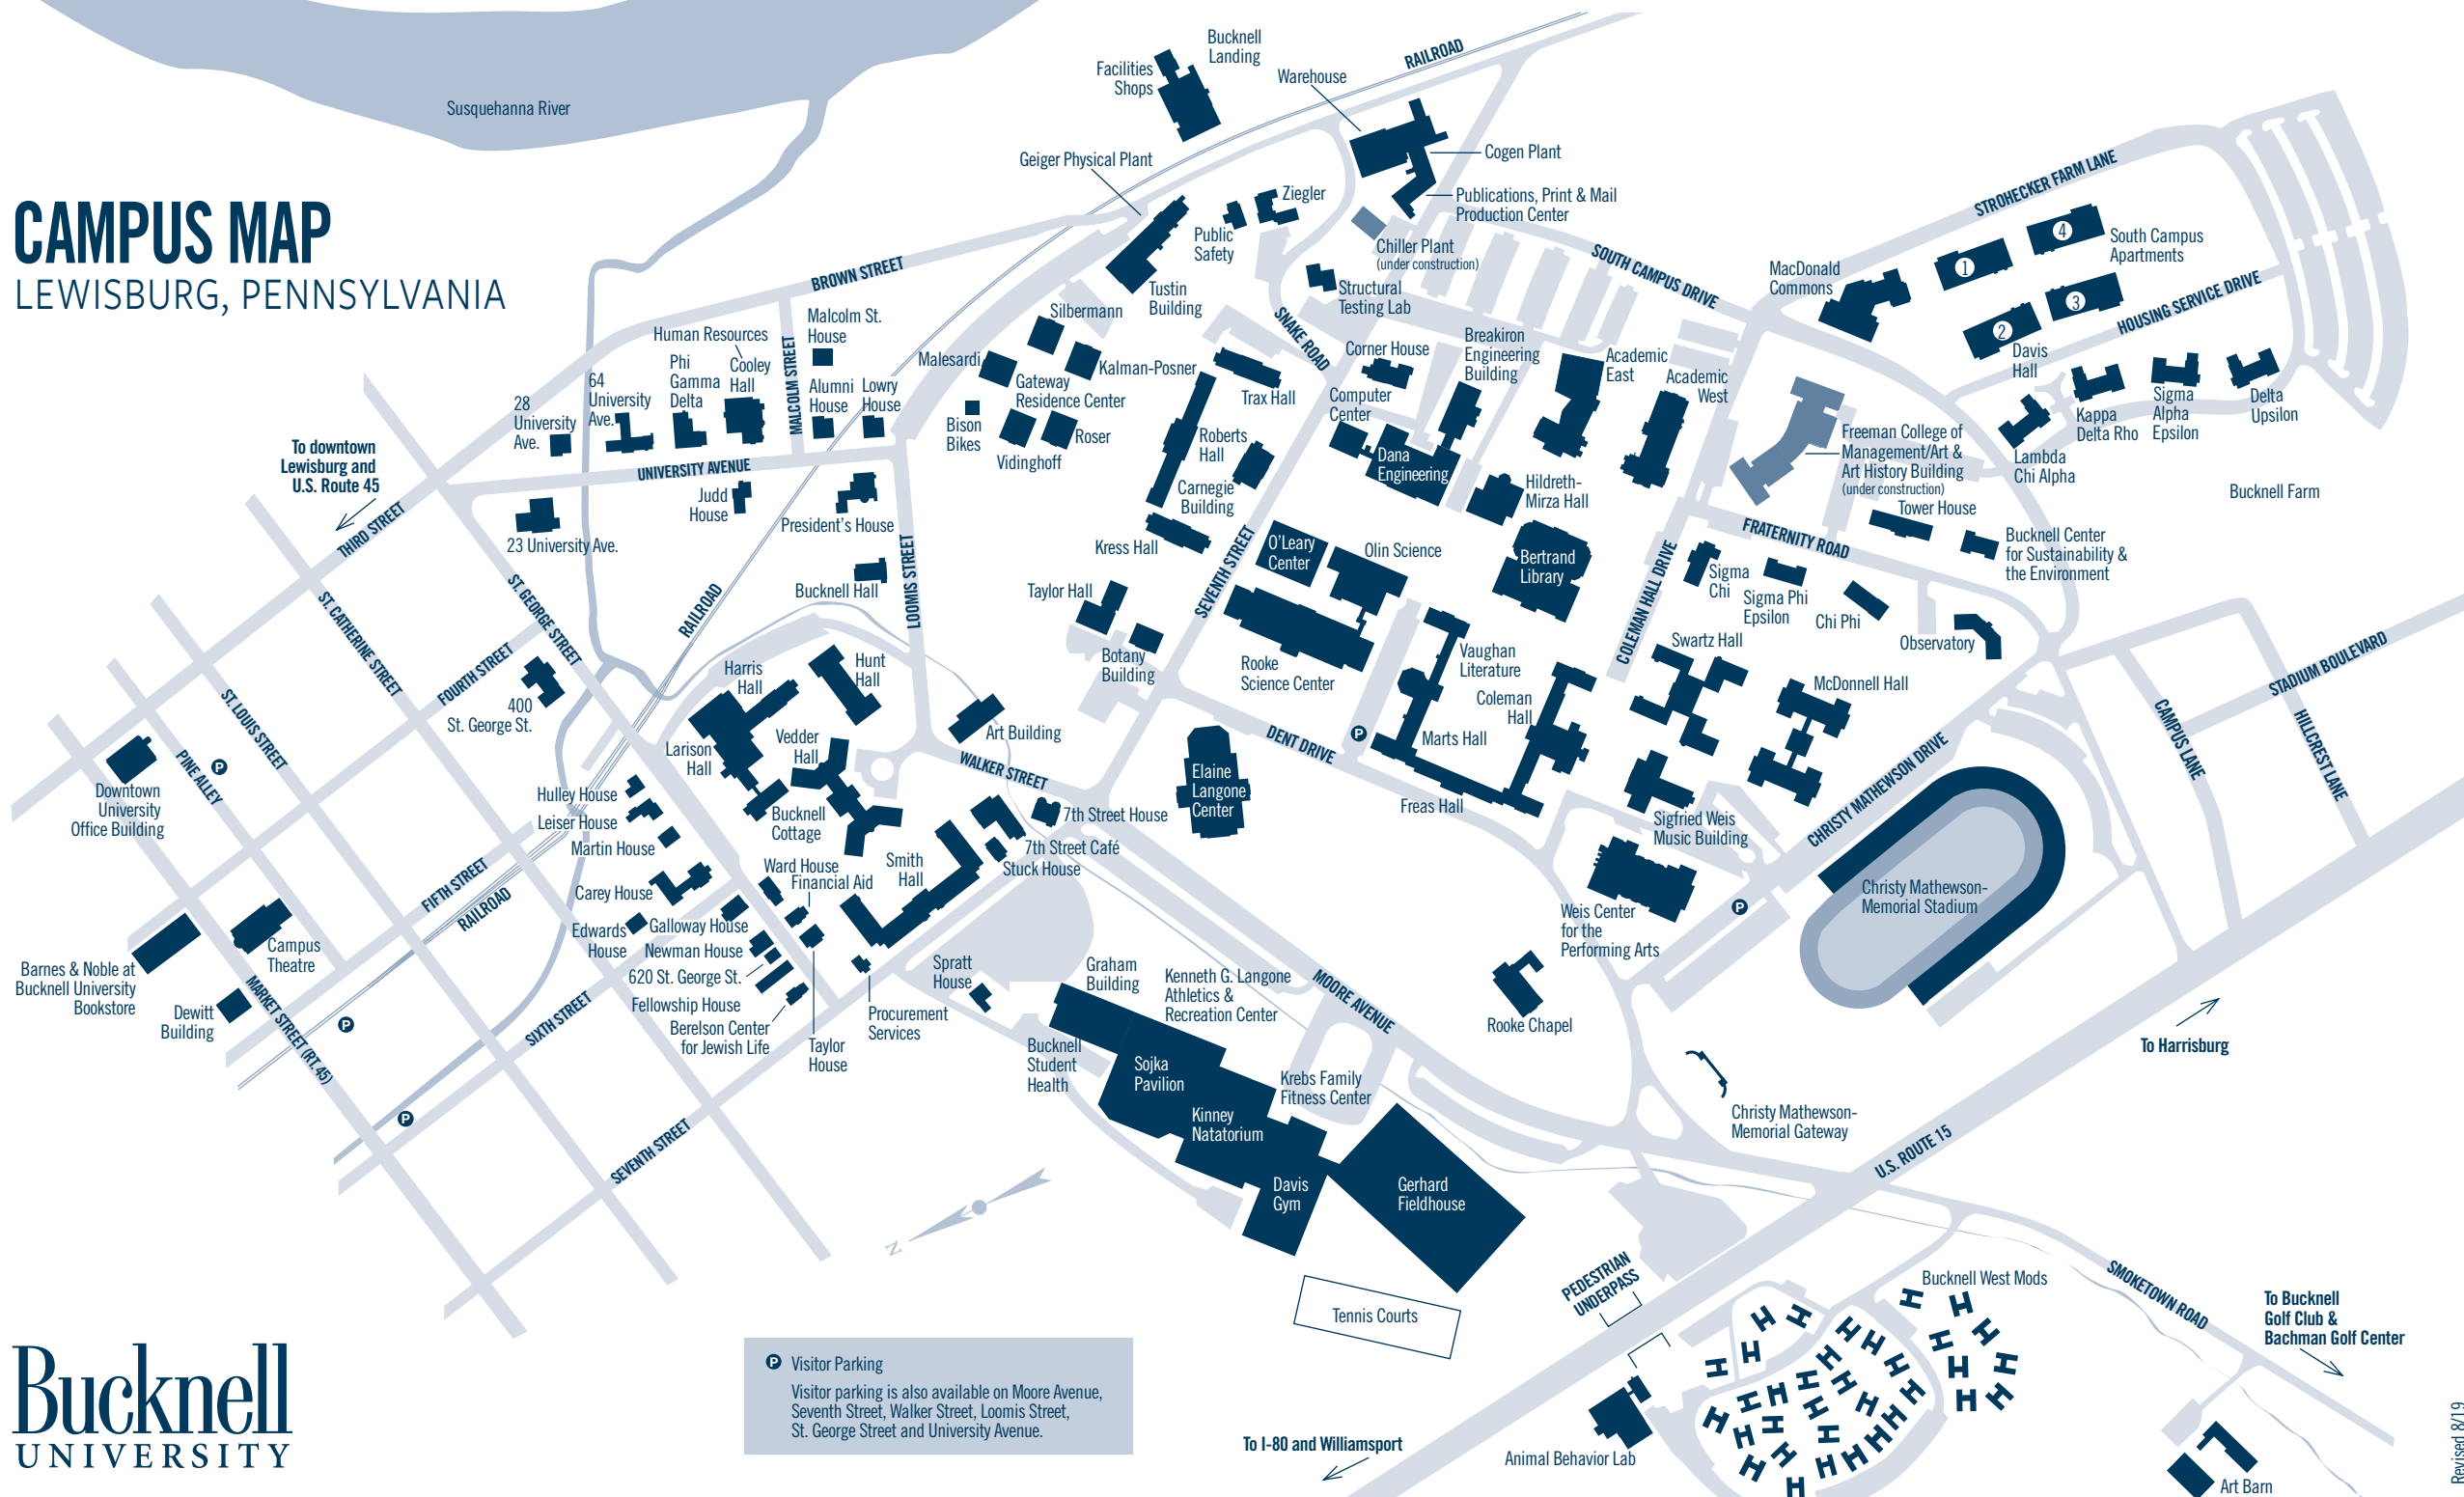

CAMPUS MAP

LEWISBURG, PENNSYLVANIA

P Visitor Parking
 Visitor parking is also available on Moore Avenue, Seventh Street, Walker Street, Loomis Street, St. George Street and University Avenue.