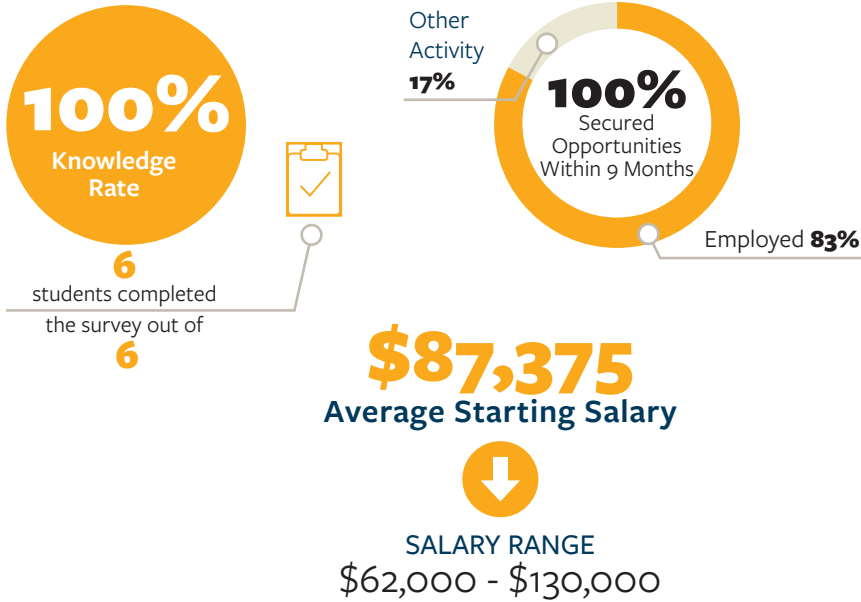

FIVE YEAR DUAL DEGREE PROGRAMS

Five Year Dual Degree Programs

Engineering/Arts & Sciences

Top Industries

Engineering/Management

Top Industries

*Other includes: Volunteer/Service Program, Military and Applying/Preparing for Graduate School