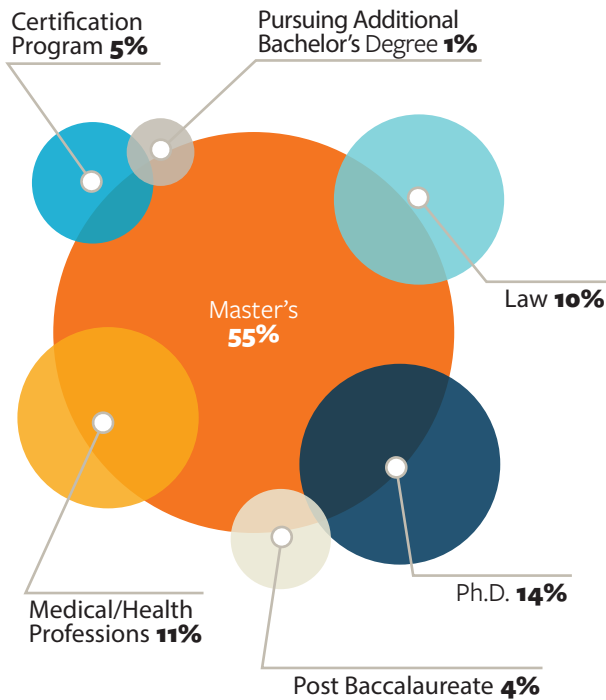

\$59,628
Average Starting Salary

Graduate School Highlights

17%
in Graduate School

HOW MANY

41 people
Received Fellowships or Assistantships

133 Full-time | **7** Part-time

Notable Graduate Schools

- | | | |
|--|---|---|
| Boston University School of Law | George Washington University Law School | The Ohio State University |
| Case Western Reserve University School of Medicine | Harvard University | University of Maryland School of Medicine |
| Columbia University | Johns Hopkins University | University of Pennsylvania |
| Cornell University | New York University | University of San Diego School of Law |
| Dartmouth Geisel School of Medicine | Northwestern University | Vermont Law School |
| Duke University | Penn State University | Yale University |
| Georgetown University | Seton Hall Law School | |