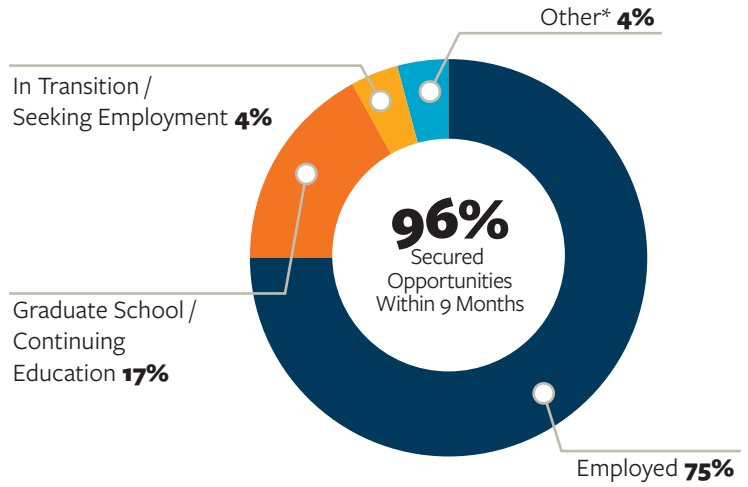

CLASS OF 2018 – OUTCOMES SUMMARY

Class Highlights