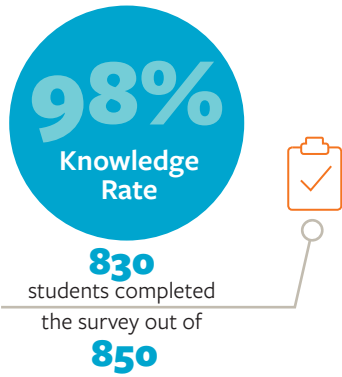

CLASS OF 2018 – OUTCOMES SUMMARY

Class Highlights