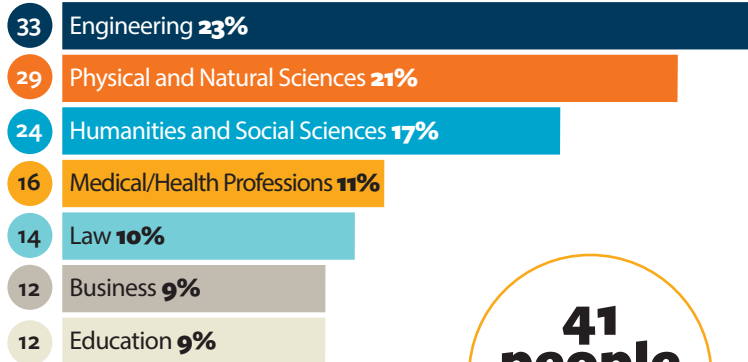

41 people
Received Fellowships or Assistantships

133 Full-time | **7** Part-time

Notable Graduate Schools

Boston University School of Law	George Washington University Law School	The Ohio State University
Case Western Reserve University School of Medicine	Harvard University	University of Maryland School of Medicine
Columbia University	Johns Hopkins University	University of Pennsylvania
Cornell University	New York University	University of San Diego School of Law
Dartmouth Geisel School of Medicine	Northwestern University	Vermont Law School
Duke University	Penn State University	Yale University
Georgetown University	Seton Hall Law School	

Summary of Data

GRADUATE RESPONSE	COLLEGE OF ARTS & SCIENCES	COLLEGE OF ENGINEERING	COLLEGE OF MANAGEMENT	ENGINEERING/ ARTS & SCIENCES	ENGINEERING/ MANAGEMENT	GRAND TOTAL
Class Count	548	152	136	6	8	850
Respondent Count	533	148	136	6	7	830
Average Respondent Percent	97%	97%	100%	100%	88%	98%
Did Not Respond	15	4	0	0	1	20

GRADUATE STATUS	COLLEGE OF ARTS & SCIENCES	COLLEGE OF ENGINEERING	COLLEGE OF MANAGEMENT	ENGINEERING/ ARTS & SCIENCES	ENGINEERING/ MANAGEMENT	GRAND TOTAL
Employed	371	109	132	5	7	624
Graduate School/Continuing Education	104	35	1	0	0	140
Other Activity*	33	2	0	1	0	36
In Transition/Seeking Employment	25	2	3	0	0	30
Grand Total	533	148	136	6	7	830

*Other includes: Volunteer/Service Program, Military and Applying/Preparing for Graduate School