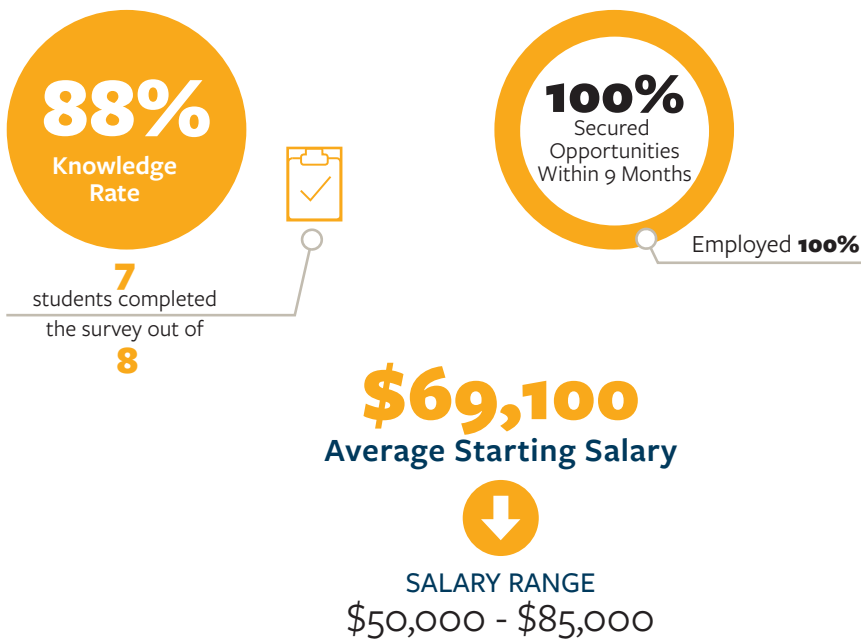

FIVE YEAR DUAL DEGREE PROGRAMS

Five Year Dual Degree Programs

Engineering/Arts & Sciences

Top Industries

Engineering/Management

Top Industries

*Other includes: Volunteer/Service Program, Military and Applying/Preparing for Graduate School