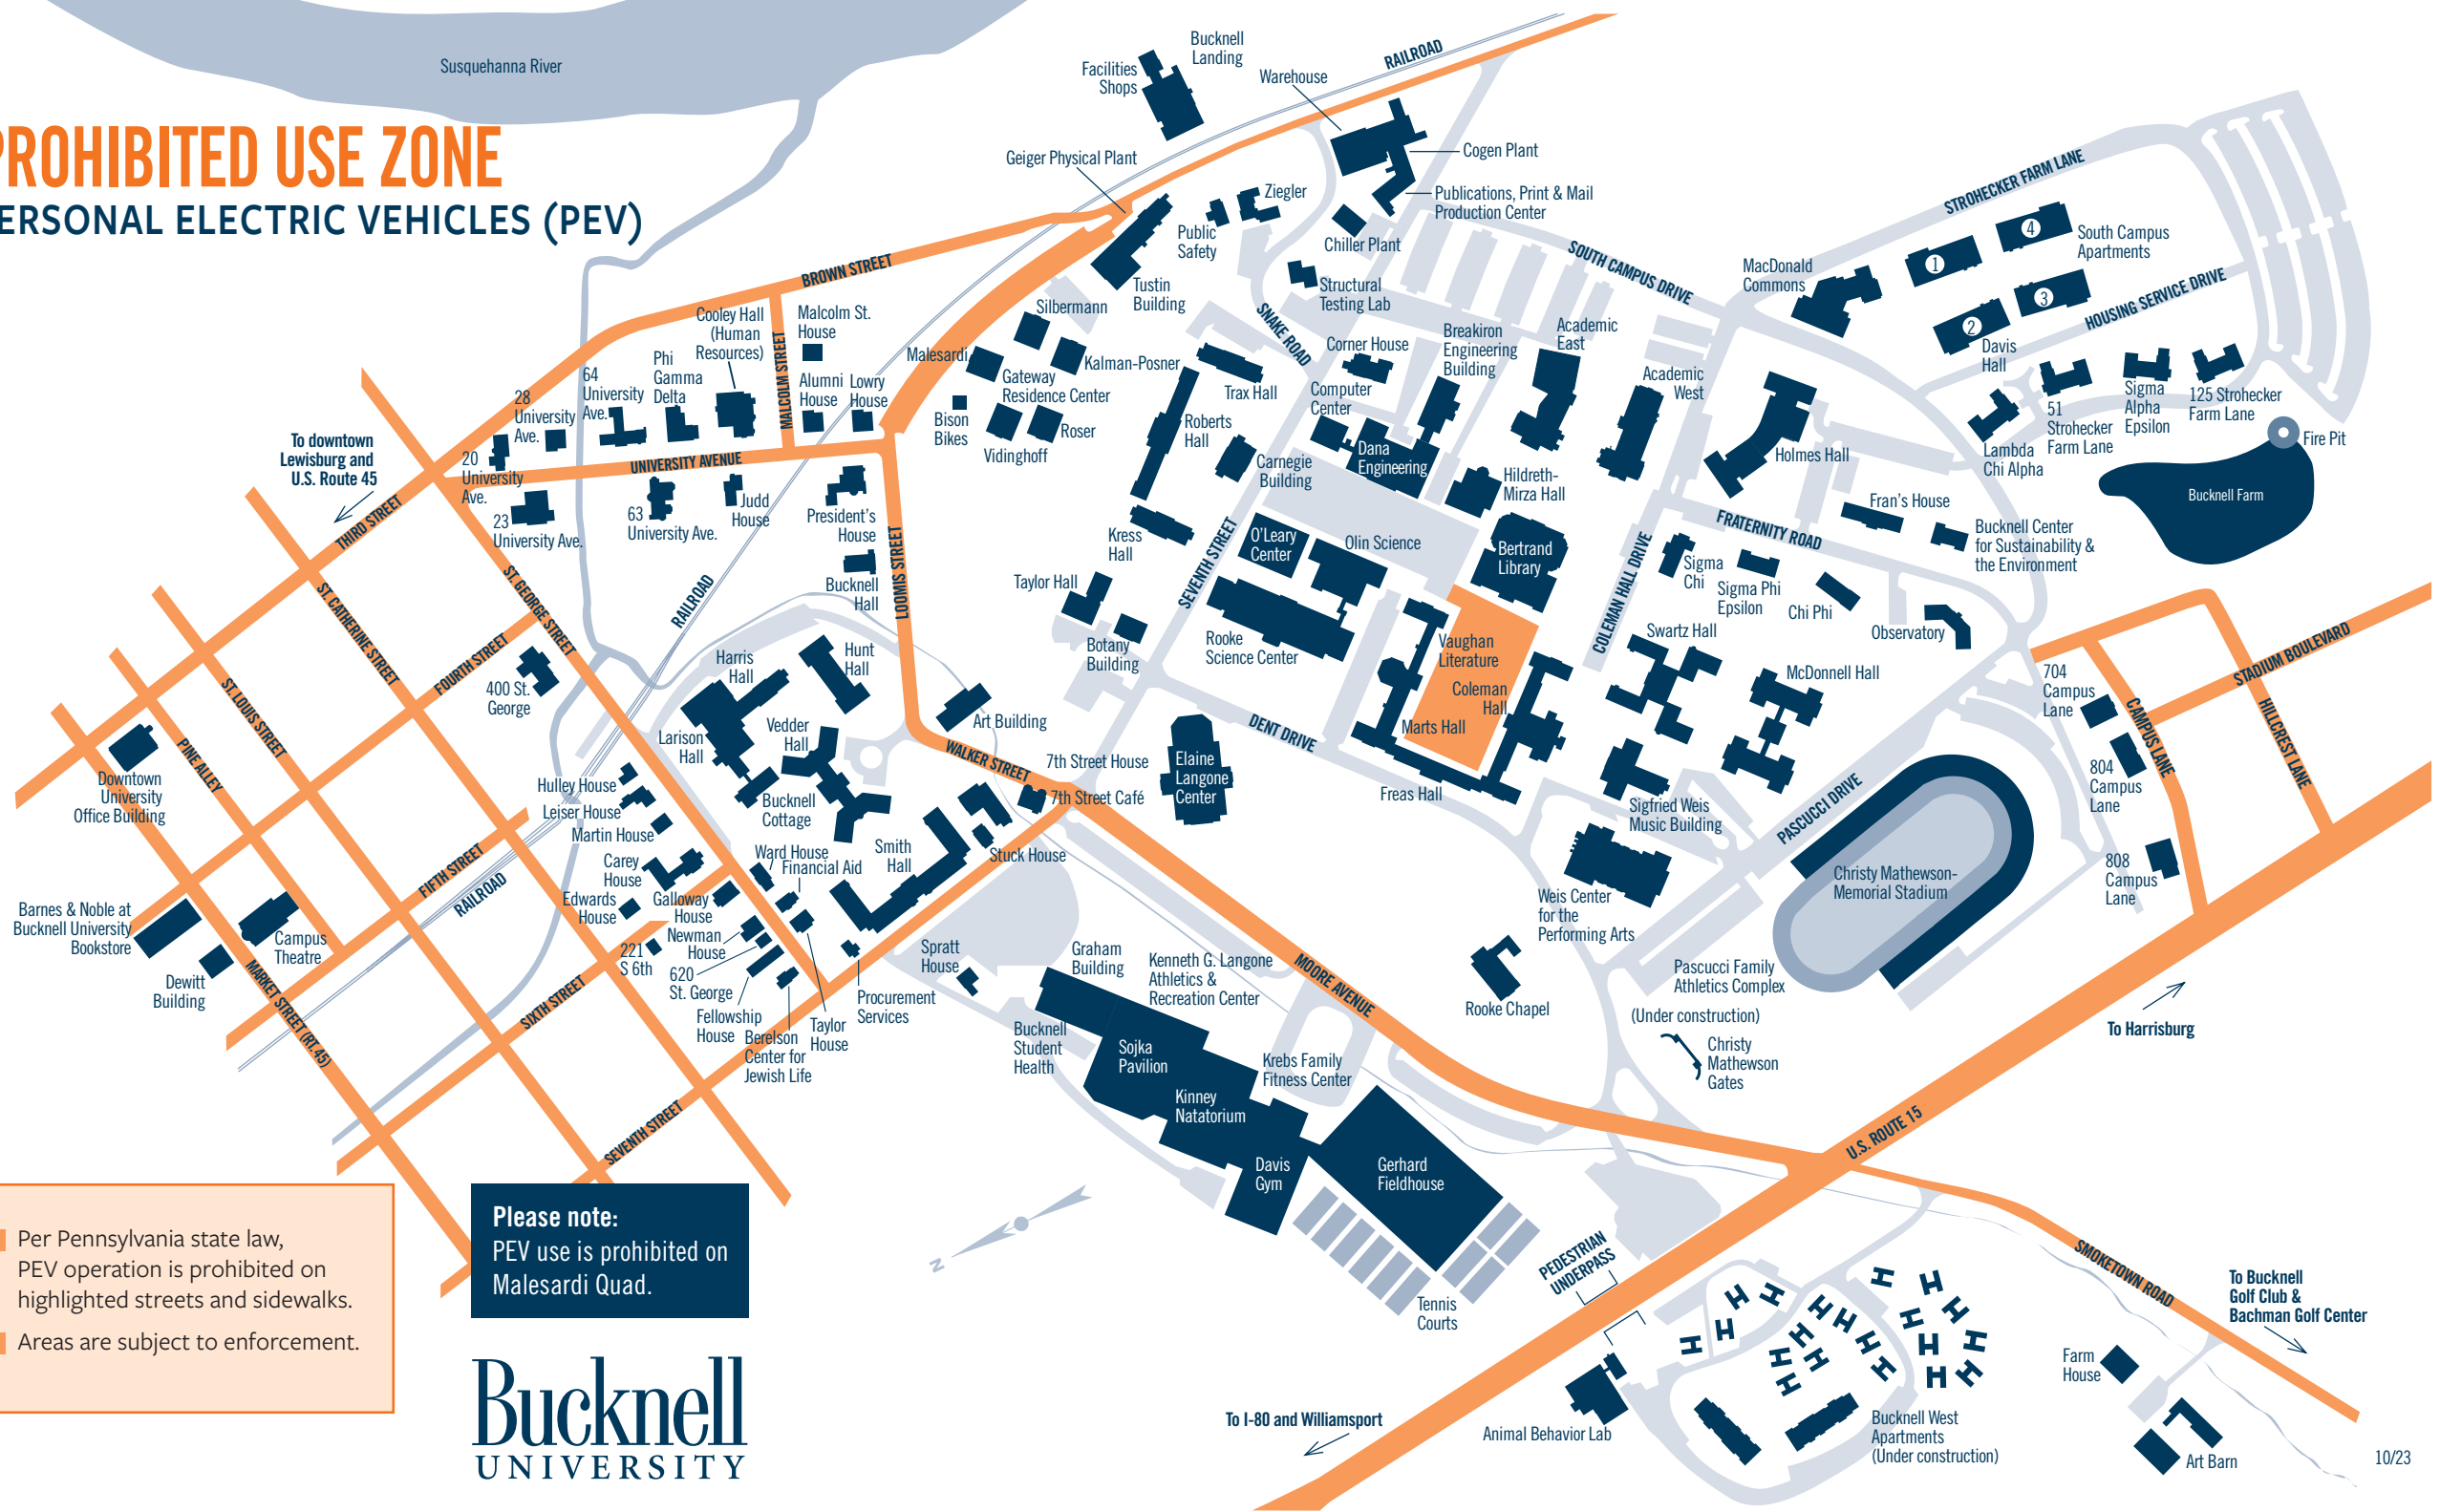

PROHIBITED USE ZONE

PERSONAL ELECTRIC VEHICLES (PEV)

Please note:
PEV use is prohibited on Malesardi Quad.

- Per Pennsylvania state law, PEV operation is prohibited on highlighted streets and sidewalks.
- Areas are subject to enforcement.