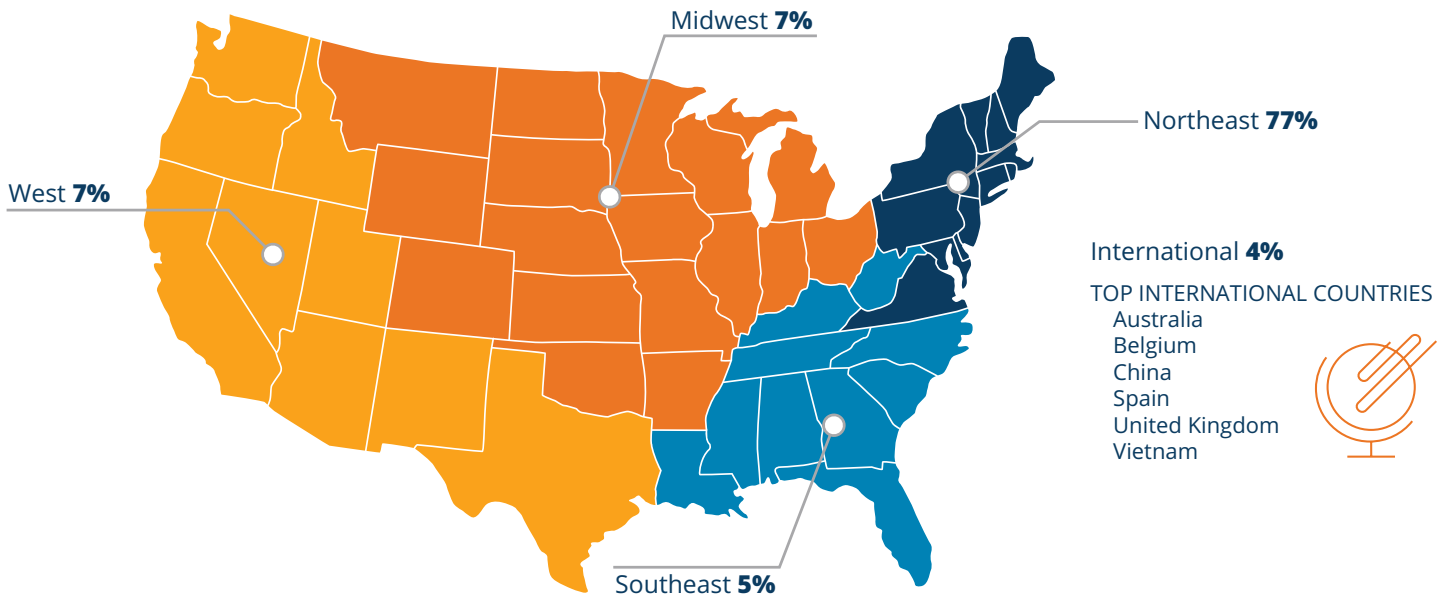

CLASS OF 2023 – OUTCOMES SUMMARY

Class Highlights

Top Geographic Destinations

Employment Highlights

Top Industries

TOP FIVE SEARCH STRATEGIES UTILIZED

	AVERAGE SALARY	SALARY RANGE	RESPONDENTS
COLLEGE			
College of Arts & Sciences	\$67,615	\$32,000 - \$129,000	238
College of Engineering	\$77,178	\$40,000 - \$115,000	101
Freeman College of Management	\$79,338	\$30,000 - \$140,000	114
FIVE-YEAR DUAL DEGREE PROGRAMS			
Liberal Arts & Engineering	\$74,000	N/A	2
Engineering & Management	\$77,667	\$68,000 - \$90,000	3
Overall Class	\$72,735	\$30,000 - \$140,000	458