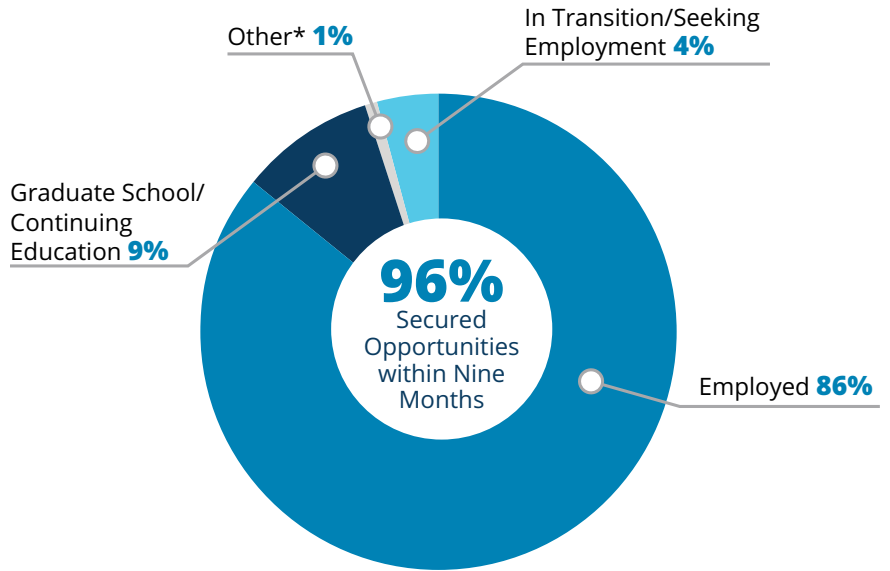

Class of 2023

FREEMAN COLLEGE OF MANAGEMENT

151 out of **153**
students reported their postgraduate plans during the nine-month period following graduation

\$79,338
Average Starting Salary

SALARY RANGE
\$30,000 - \$140,000