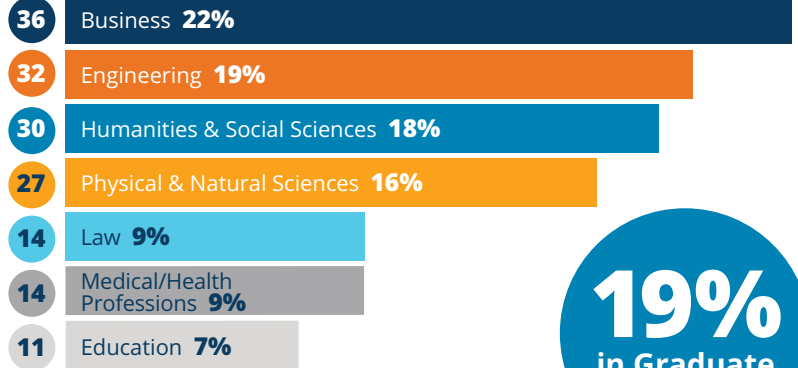

Graduate School Highlights

HOW MANY

Notable Graduate Schools

Berklee College of Music
Columbia University
Harvard University
Johns Hopkins University
Penn State University
Rutgers University

Stevens Institute of Technology
Thomas Jefferson University Sidney Kimmel Medical College
University of Michigan
University of Notre Dame

University of Pennsylvania
Carey Law School
Vanderbilt University
Virginia Tech
William & Mary Law School

Summary of Data

GRADUATE RESPONSE	COLLEGE OF ARTS & SCIENCES	COLLEGE OF ENGINEERING	FREEMAN COLLEGE OF MANAGEMENT	LIBERAL ARTS & ENGINEERING	ENGINEERING & MANAGEMENT	GRAND TOTAL
Class Count	542	166	153	3	3	867
Respondent Count	526	163	151	3	3	846
Percent Responding	97%	98%	99%	100%	100%	98%
Did Not Respond	16	3	2	0	0	21

GRADUATE STATUS	COLLEGE OF ARTS & SCIENCES	COLLEGE OF ENGINEERING	FREEMAN COLLEGE OF MANAGEMENT	LIBERAL ARTS & ENGINEERING	ENGINEERING & MANAGEMENT	GRAND TOTAL
Employed	337	116	129	3	3	588
Graduate School/Continuing Education	117	34	13	0	0	164
Other Activity*	31	4	2	0	0	57
In Transition/Seeking Employment	41	9	7	0	0	37
Grand Total	526	163	151	3	3	846

*Other includes: Volunteer/Service Program, Military and Applying/Preparing for Graduate School