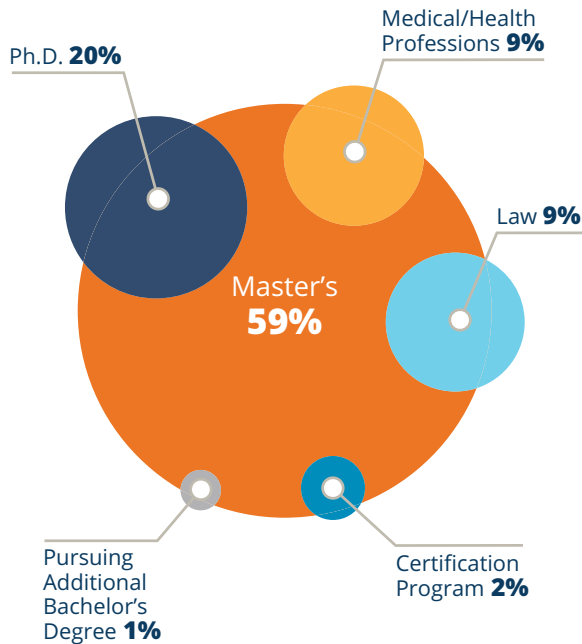

Graduate School Highlights