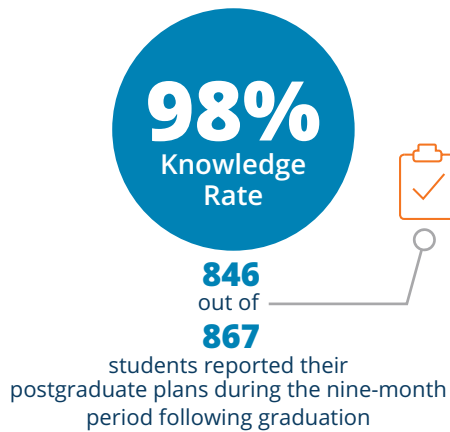

CLASS OF 2023 – OUTCOMES SUMMARY

Class Highlights