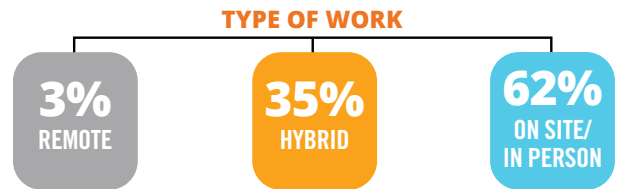

CLASS OF 2023 – OUTCOMES SUMMARY

Class Highlights

Top Geographic Destinations

Employment Highlights

Top Industries

TOP FIVE SEARCH STRATEGIES UTILIZED

	AVERAGE SALARY	SALARY RANGE	RESPONDENTS
COLLEGE			
College of Arts & Sciences	\$67,615	\$32,000 - \$129,000	238
College of Engineering	\$77,178	\$40,000 - \$115,000	101
Freeman College of Management	\$79,338	\$30,000 - \$140,000	114
FIVE-YEAR DUAL DEGREE PROGRAMS			
Liberal Arts & Engineering	\$74,000	N/A	2
Engineering & Management	\$77,667	\$68,000 - \$90,000	3
Overall Class	\$72,735	\$30,000 - \$140,000	458