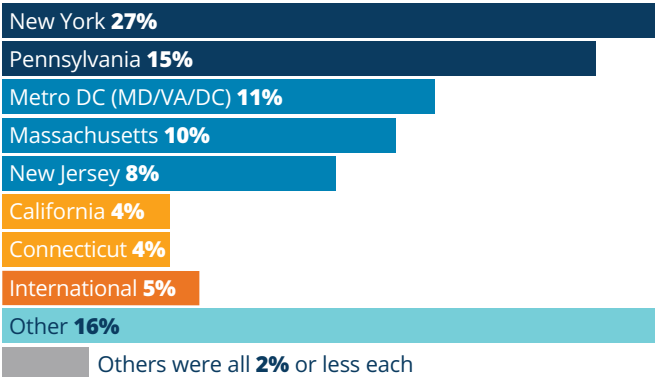

Top Geographic Destinations