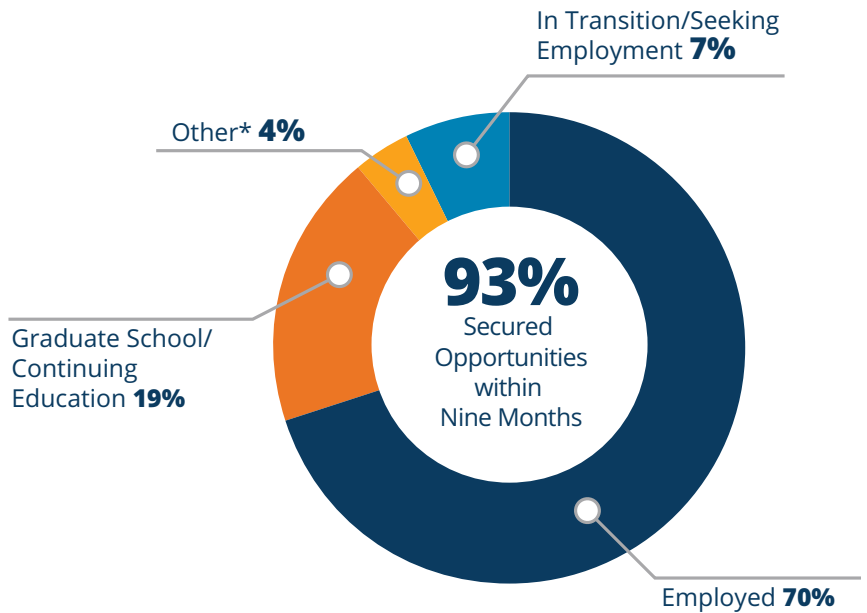

CLASS OF 2023 – OUTCOMES SUMMARY

Class Highlights