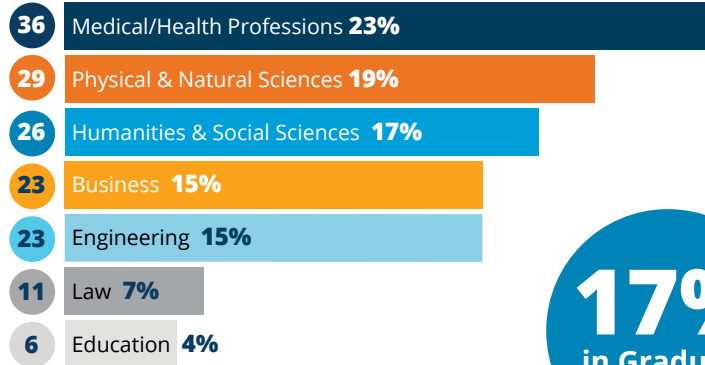

HOW MANY

Notable Graduate Schools

MEDICAL/HEALTH SCHOOLS

- Penn State College of Medicine
- Philadelphia College of Osteopathic Medicine
- Salus University
- Temple University, Lewis Katz School of Medicine
- Thomas Jefferson University, Sidney Kimmel Medical College
- University of Michigan, School of Dentistry
- University of Pennsylvania
- Yale University

LAW SCHOOLS

- Boston University
- Georgetown University Law Center
- Pace University, Elisabeth Haub School of Law
- Penn State Dickinson Law
- Tulane Law School
- Villanova University, Charles Widger School of Law
- Washington & Lee University, School of Law
- William & Mary Law School

GRADUATE SCHOOLS

- Carnegie Mellon University
- Columbia University, Teachers College
- Duke University
- Georgia Tech
- Harvard University
- Johns Hopkins University
- New York University, Schack Institute of Real Estate
- University of Illinois Urbana-Champaign
- University of Washington

Summary of Data

GRADUATE RESPONSE	COLLEGE OF ARTS & SCIENCES	COLLEGE OF ENGINEERING	FREEMAN COLLEGE OF MANAGEMENT	LIBERAL ARTS & ENGINEERING	ENGINEERING & MANAGEMENT	GRAND TOTAL
Class Count	560	153	182	1	10	906
Respondent Count	549	151	180	1	10	891
Percent Responding	98%	99%	99%	100%	100%	98%
Did Not Respond	11	2	2	0	0	15

GRADUATE STATUS	COLLEGE OF ARTS & SCIENCES	COLLEGE OF ENGINEERING	FREEMAN COLLEGE OF MANAGEMENT	LIBERAL ARTS & ENGINEERING	ENGINEERING & MANAGEMENT	GRAND TOTAL
Employed	350	110	160	1	8	629
Graduate School/Continuing Education	123	26	5	0	1	155
Other Activity*	40	2	2	0	0	44
In Transition/Seeking Employment	36	13	13	0	1	63
Grand Total	549	151	180	1	10	891

*Other includes: Volunteer/Service Program, Military and Applying/Preparing for Graduate School