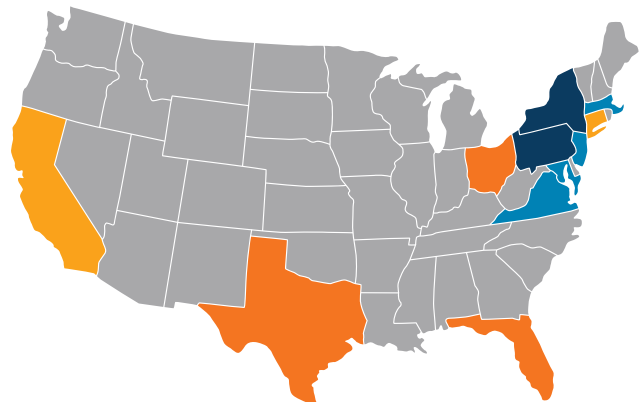

CLASS OF 2025 – OUTCOMES SUMMARY

Class Highlights

891
out of
906
students reported their postgraduate plans during the nine-month period following graduation

Top Geographic Destinations

Others were all 1% or less each