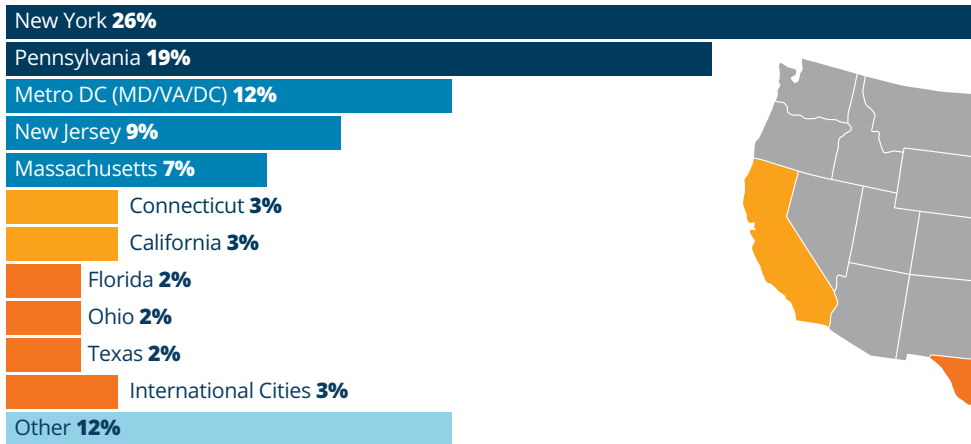

CLASS OF 2025 – OUTCOMES SUMMARY

Class Highlights

891
out of
906
students reported their postgraduate plans during the nine-month period following graduation

Top Geographic Destinations

Others were all 1% or less each