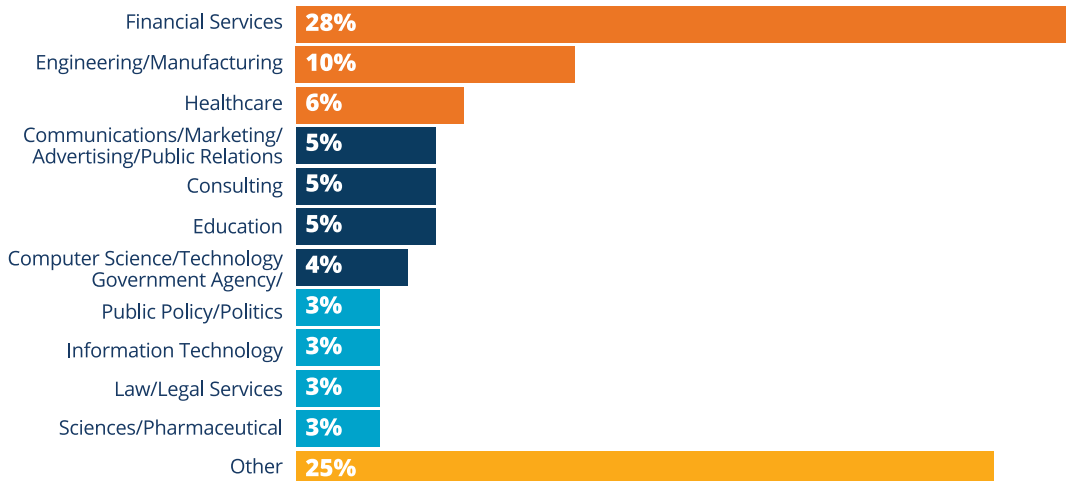

Top Industries

Top Five Search Strategies Utilized

- BUCKNELL CONNECTIONS
- CAREER CENTER LEADS
- COMPANY WEBSITE
- LINKEDIN JOB POSTING
- PERSONAL CONTACTS

71%
Employed

TYPE OF WORK

\$73,346

Average Starting Salary