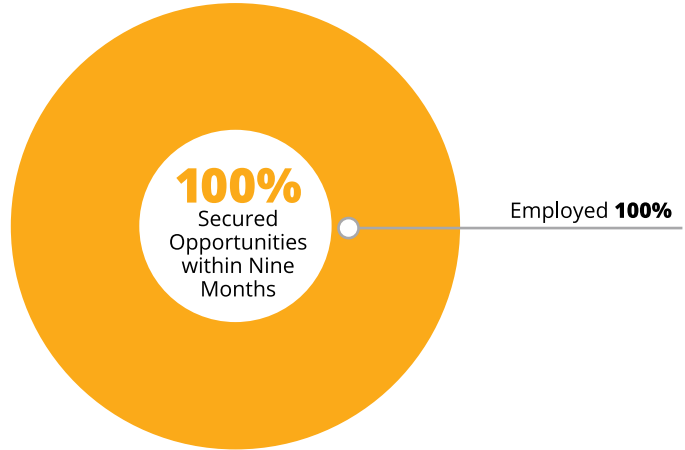

Class of 2025

FIVE YEAR DUAL DEGREE PROGRAMS

Five Year Dual Degree Programs

\$82,009
Average Starting Salary

Liberal Arts & Engineering

1 out of 1
students reported their postgraduate plans during the nine-month period following graduation