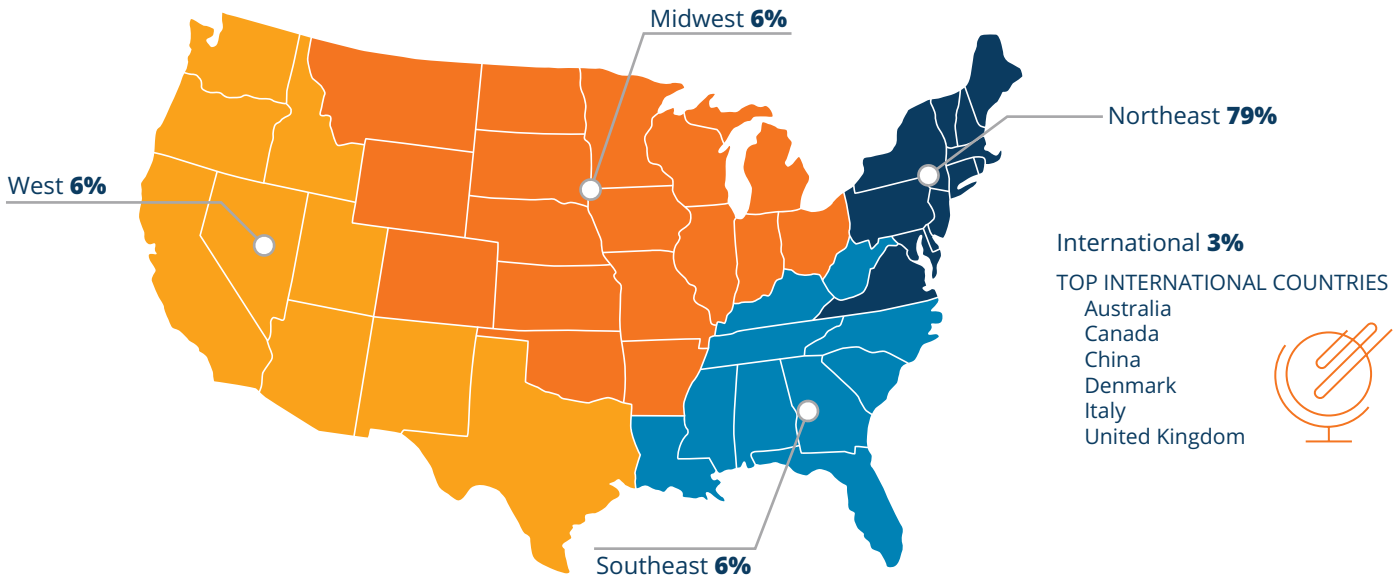

CLASS OF 2025 – OUTCOMES SUMMARY

Class Highlights

891
out of
906
students reported their postgraduate plans during the nine-month period following graduation

Top Geographic Destinations

Others were all 1% or less each