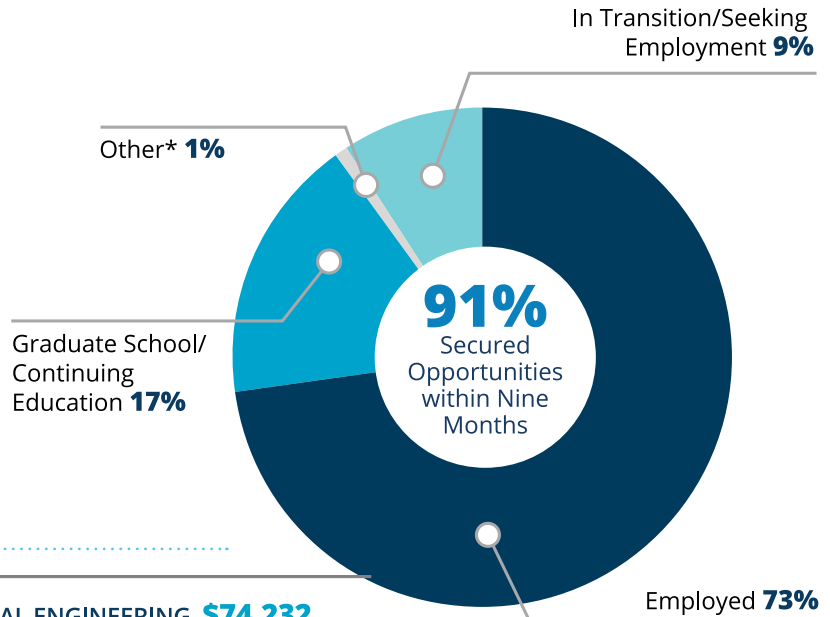

Class of 2025

COLLEGE OF ENGINEERING

99%

Knowledge Rate

151 out of **153**

students reported their postgraduate plans during the nine-month period following graduation

\$77,872
Average Starting Salary

SALARY RANGE
\$30,000 - \$128,000