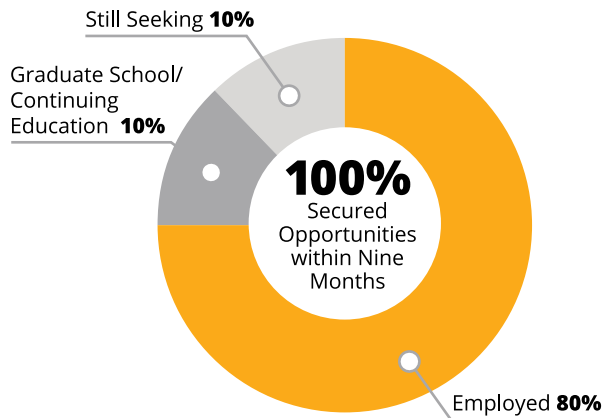

Top Industries

Engineering/
Manufacturing
50%

Construction
25%

Energy/Utilities
25%