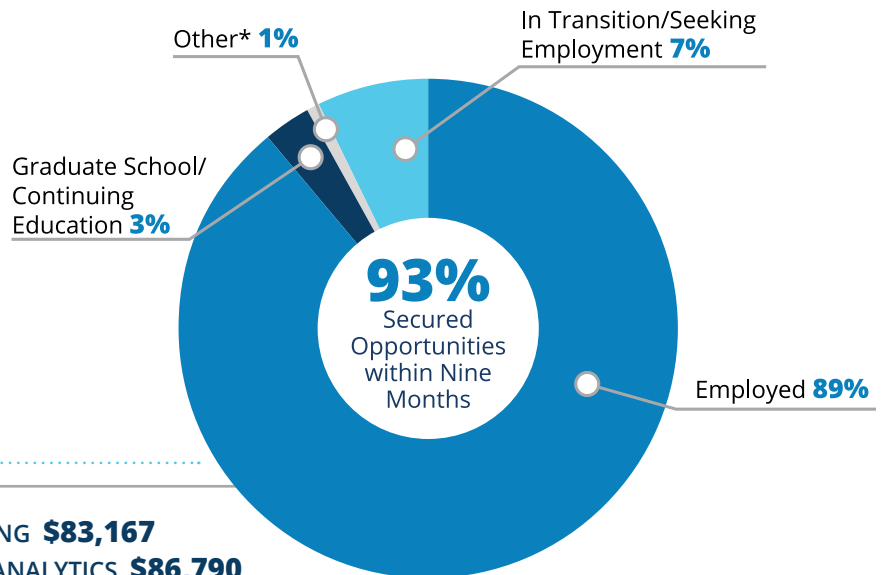

Class of 2025

FREEMAN COLLEGE OF MANAGEMENT

99%

Knowledge Rate

180 out of **182**

students reported their postgraduate plans during the nine-month period following graduation

\$79,028
Average Starting Salary