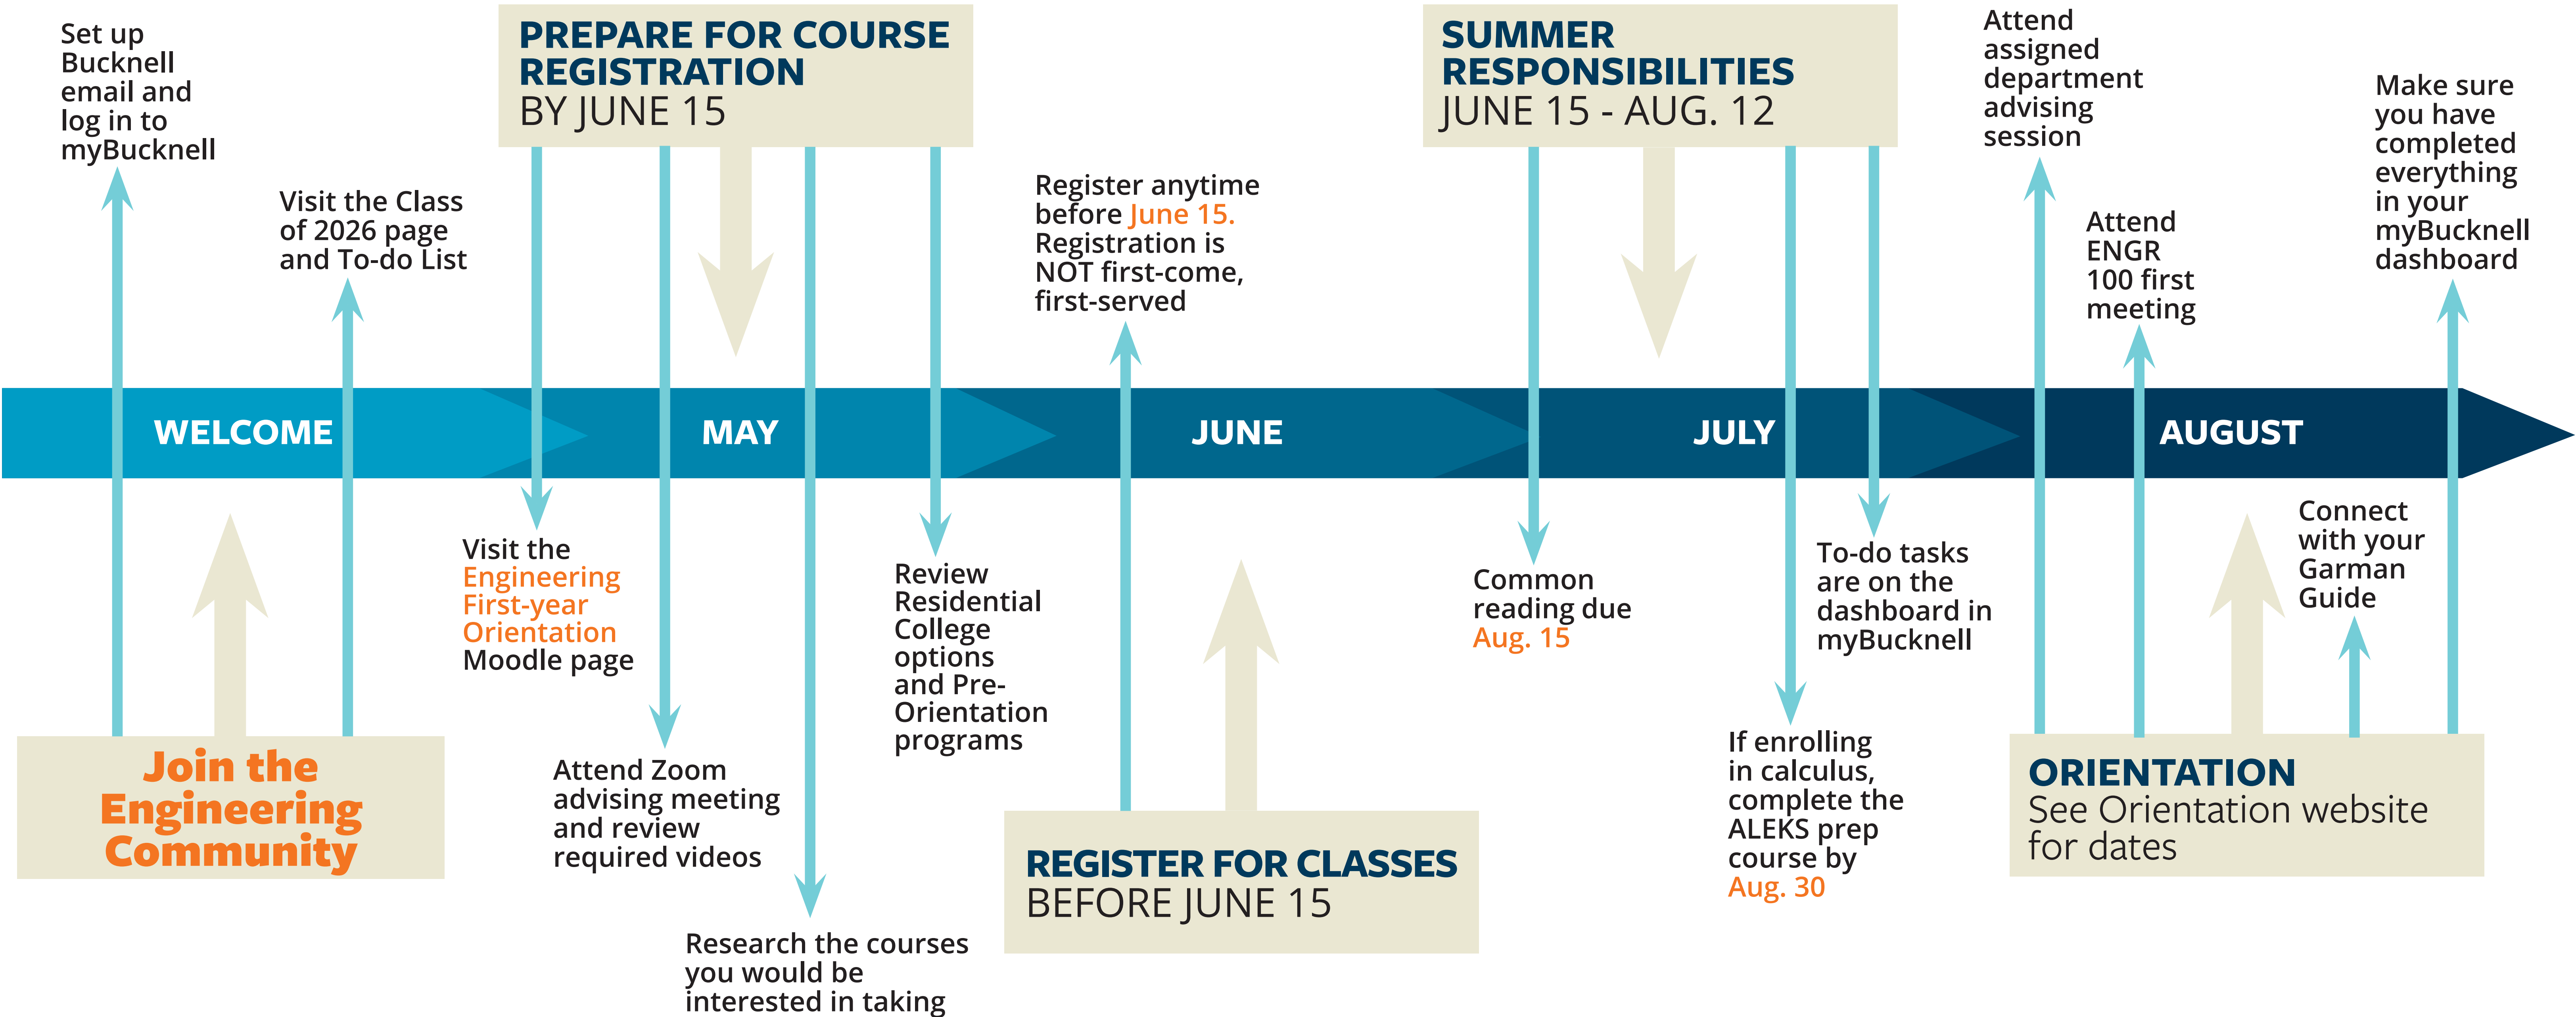

# First-year College of Engineering Summer Timeline

*\*Please check your myBucknell portal for other requirements related to the onboarding process.*