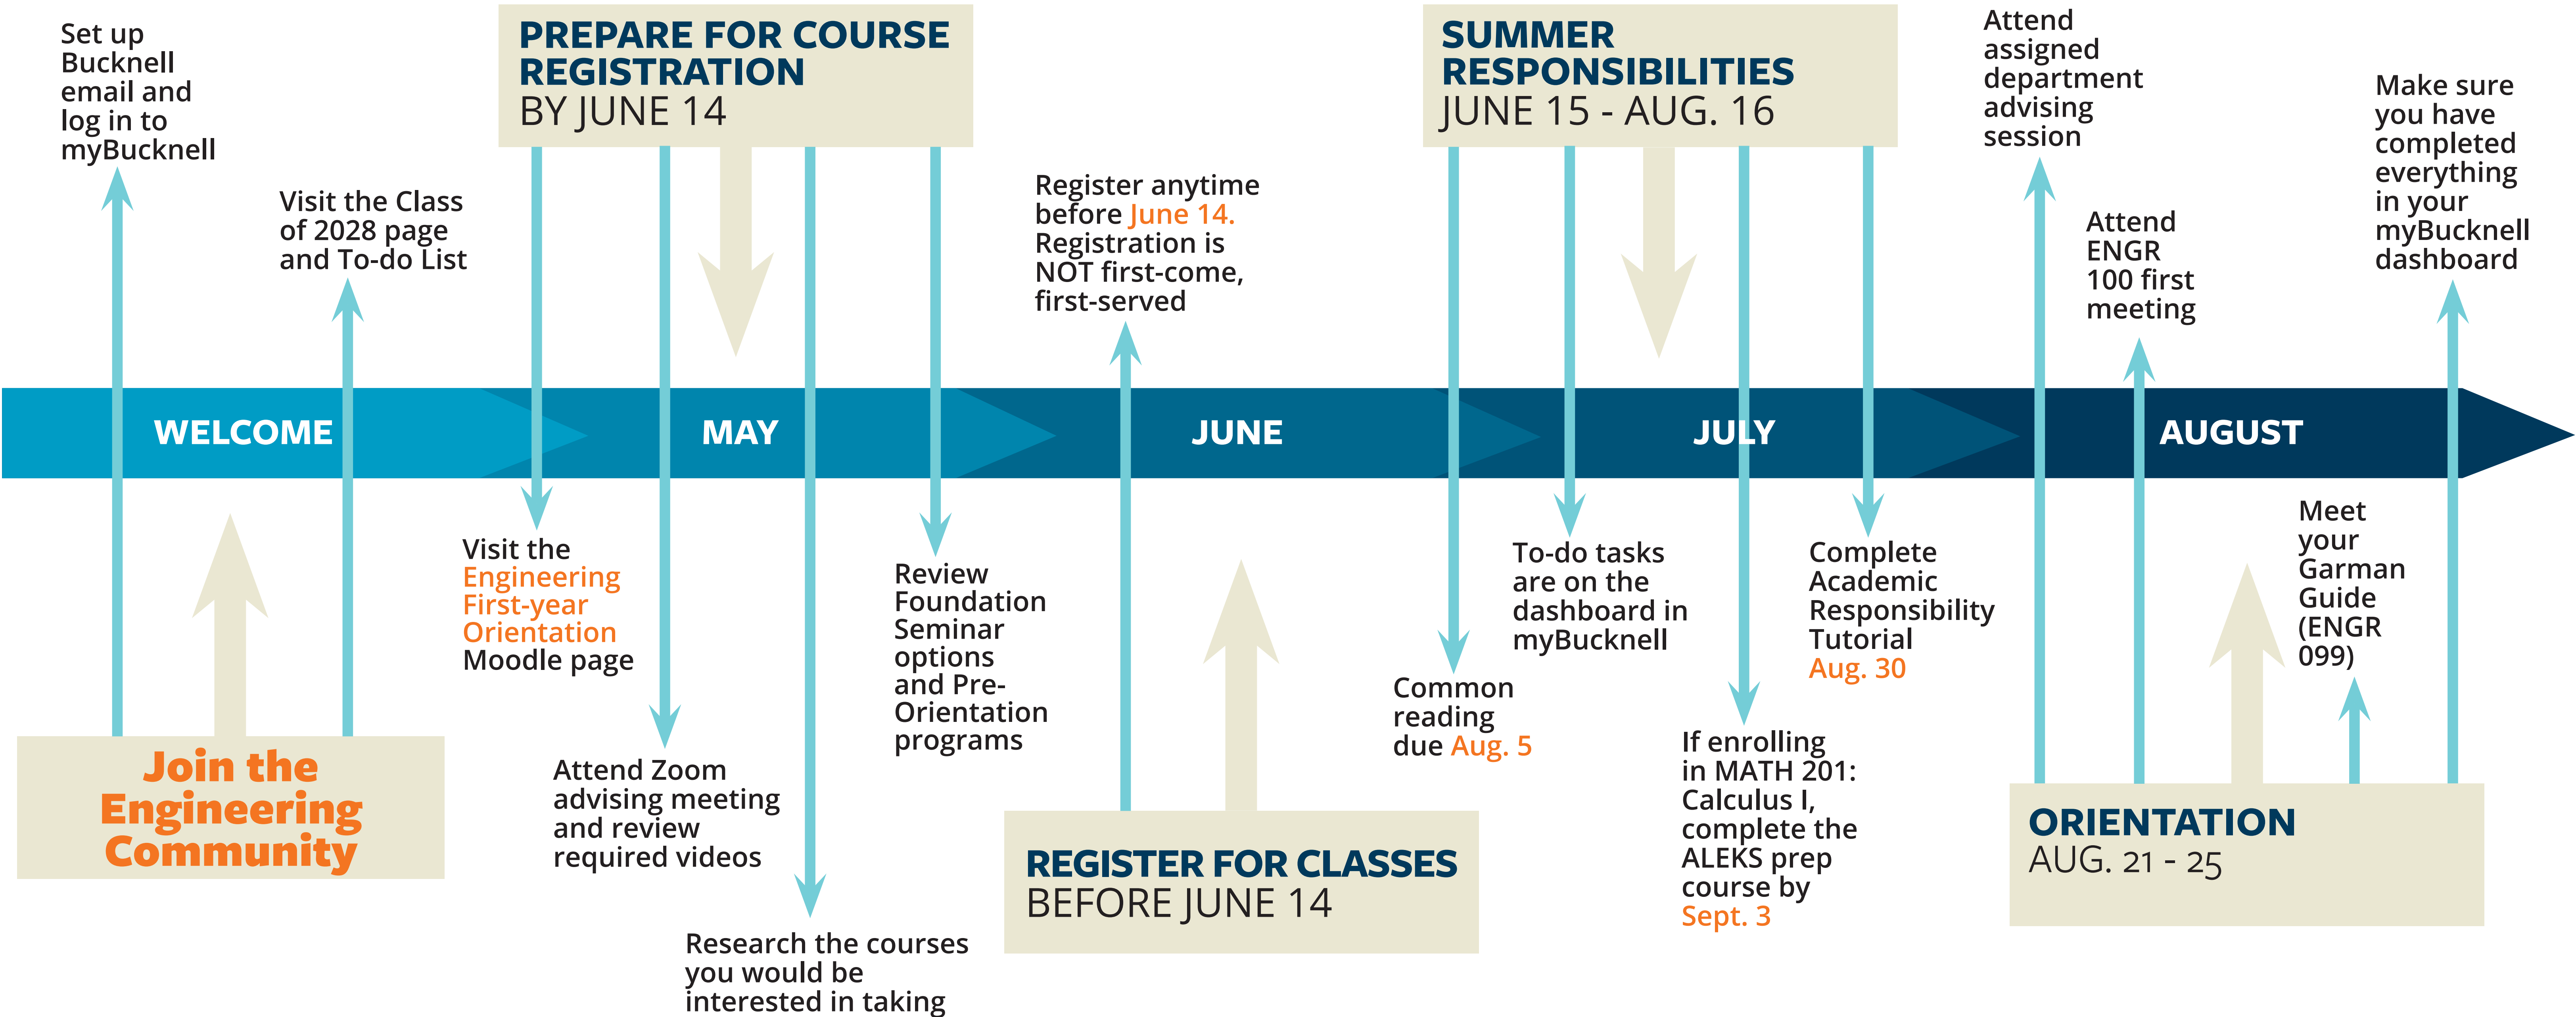

# First-year College of Engineering Summer Timeline

*\*Please check your myBucknell portal for other requirements related to the onboarding process.*