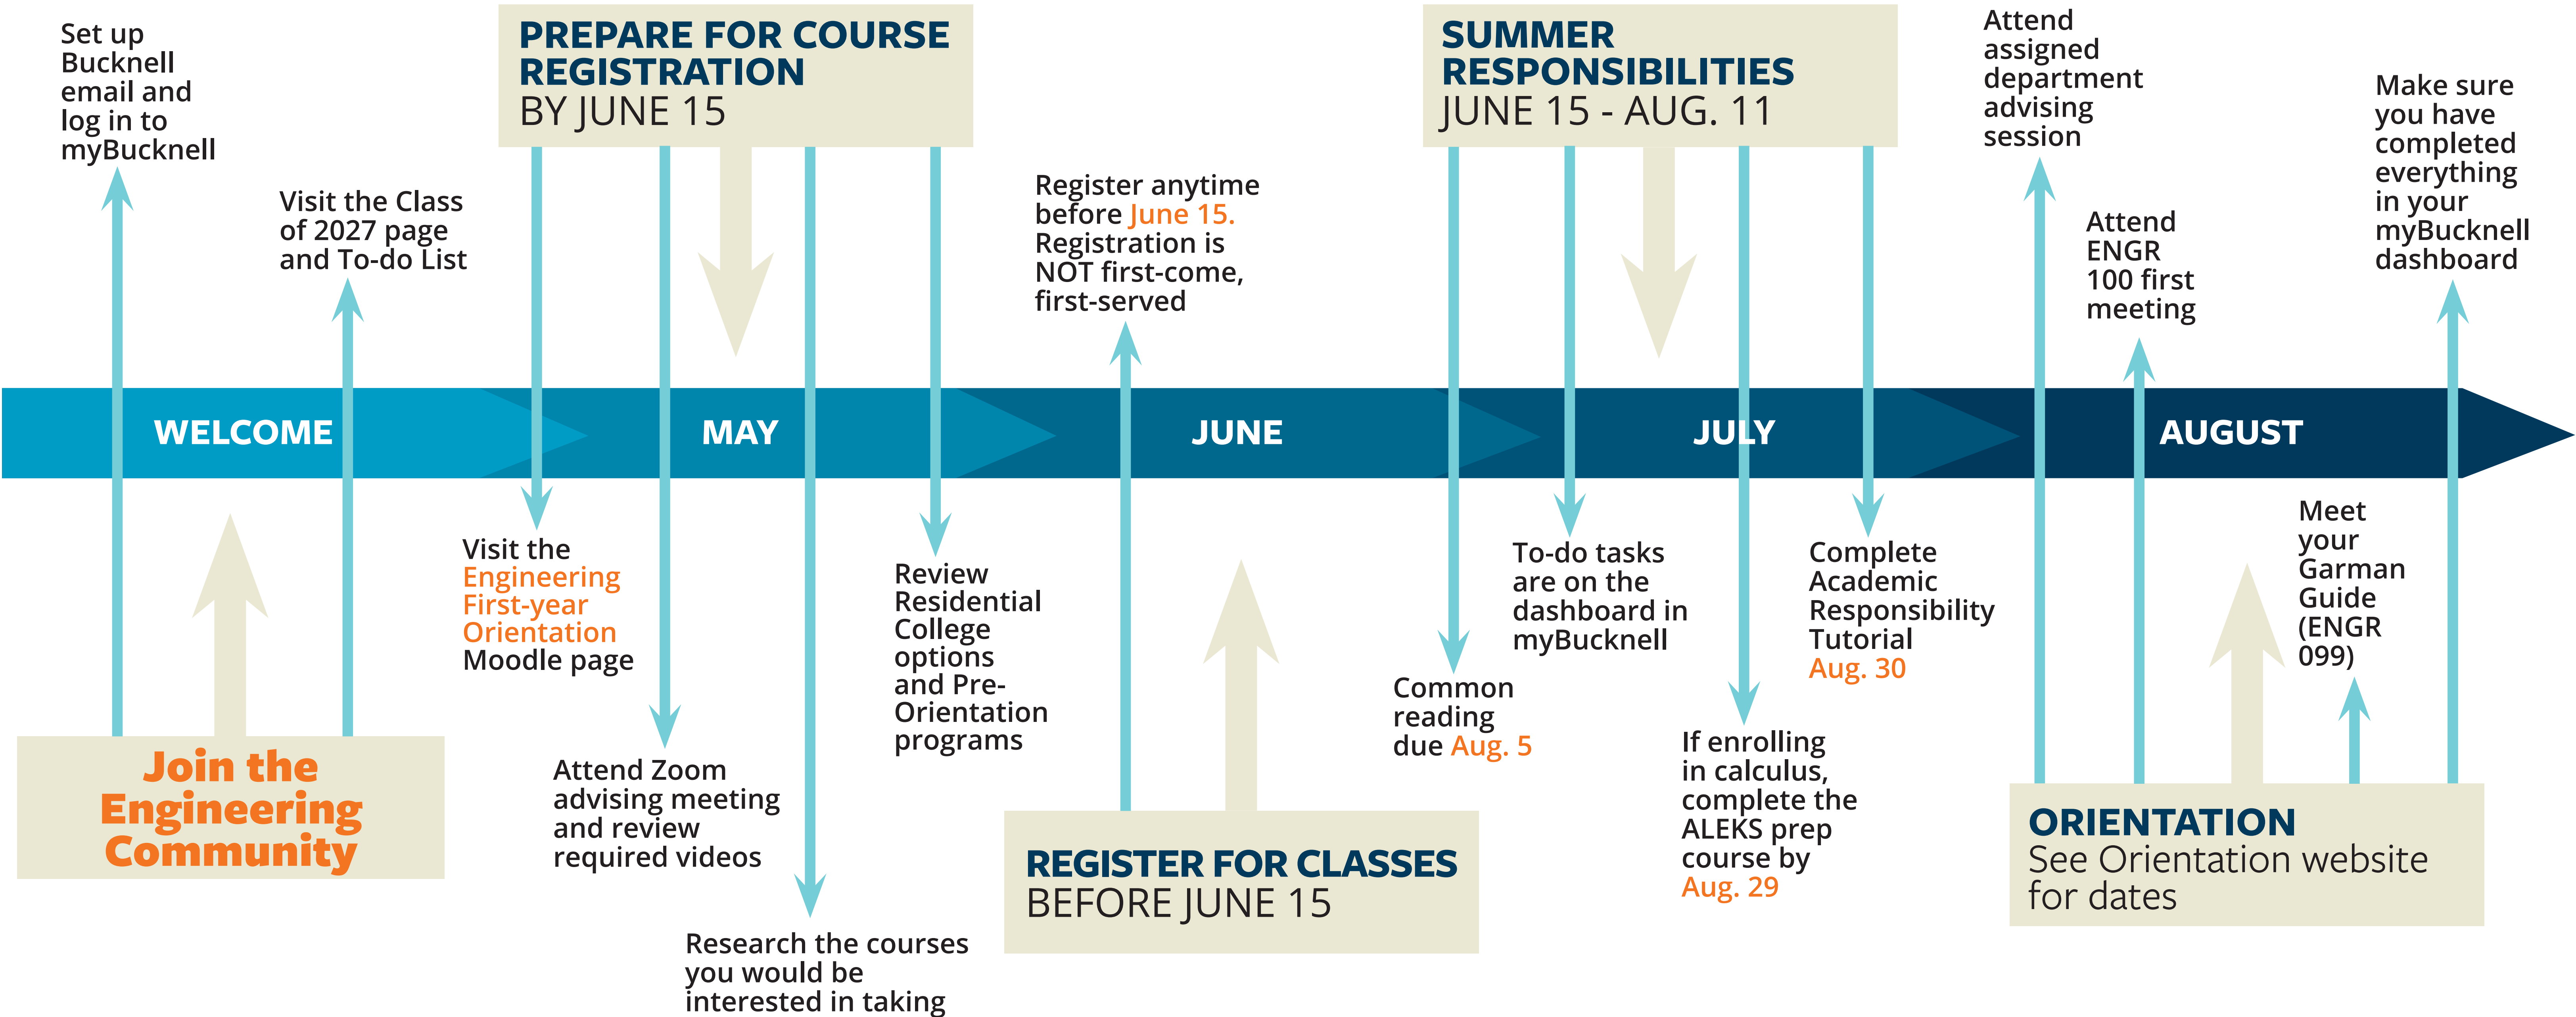

First-year College of Engineering Summer Timeline

**Please check your myBucknell portal for other requirements related to the onboarding process.*