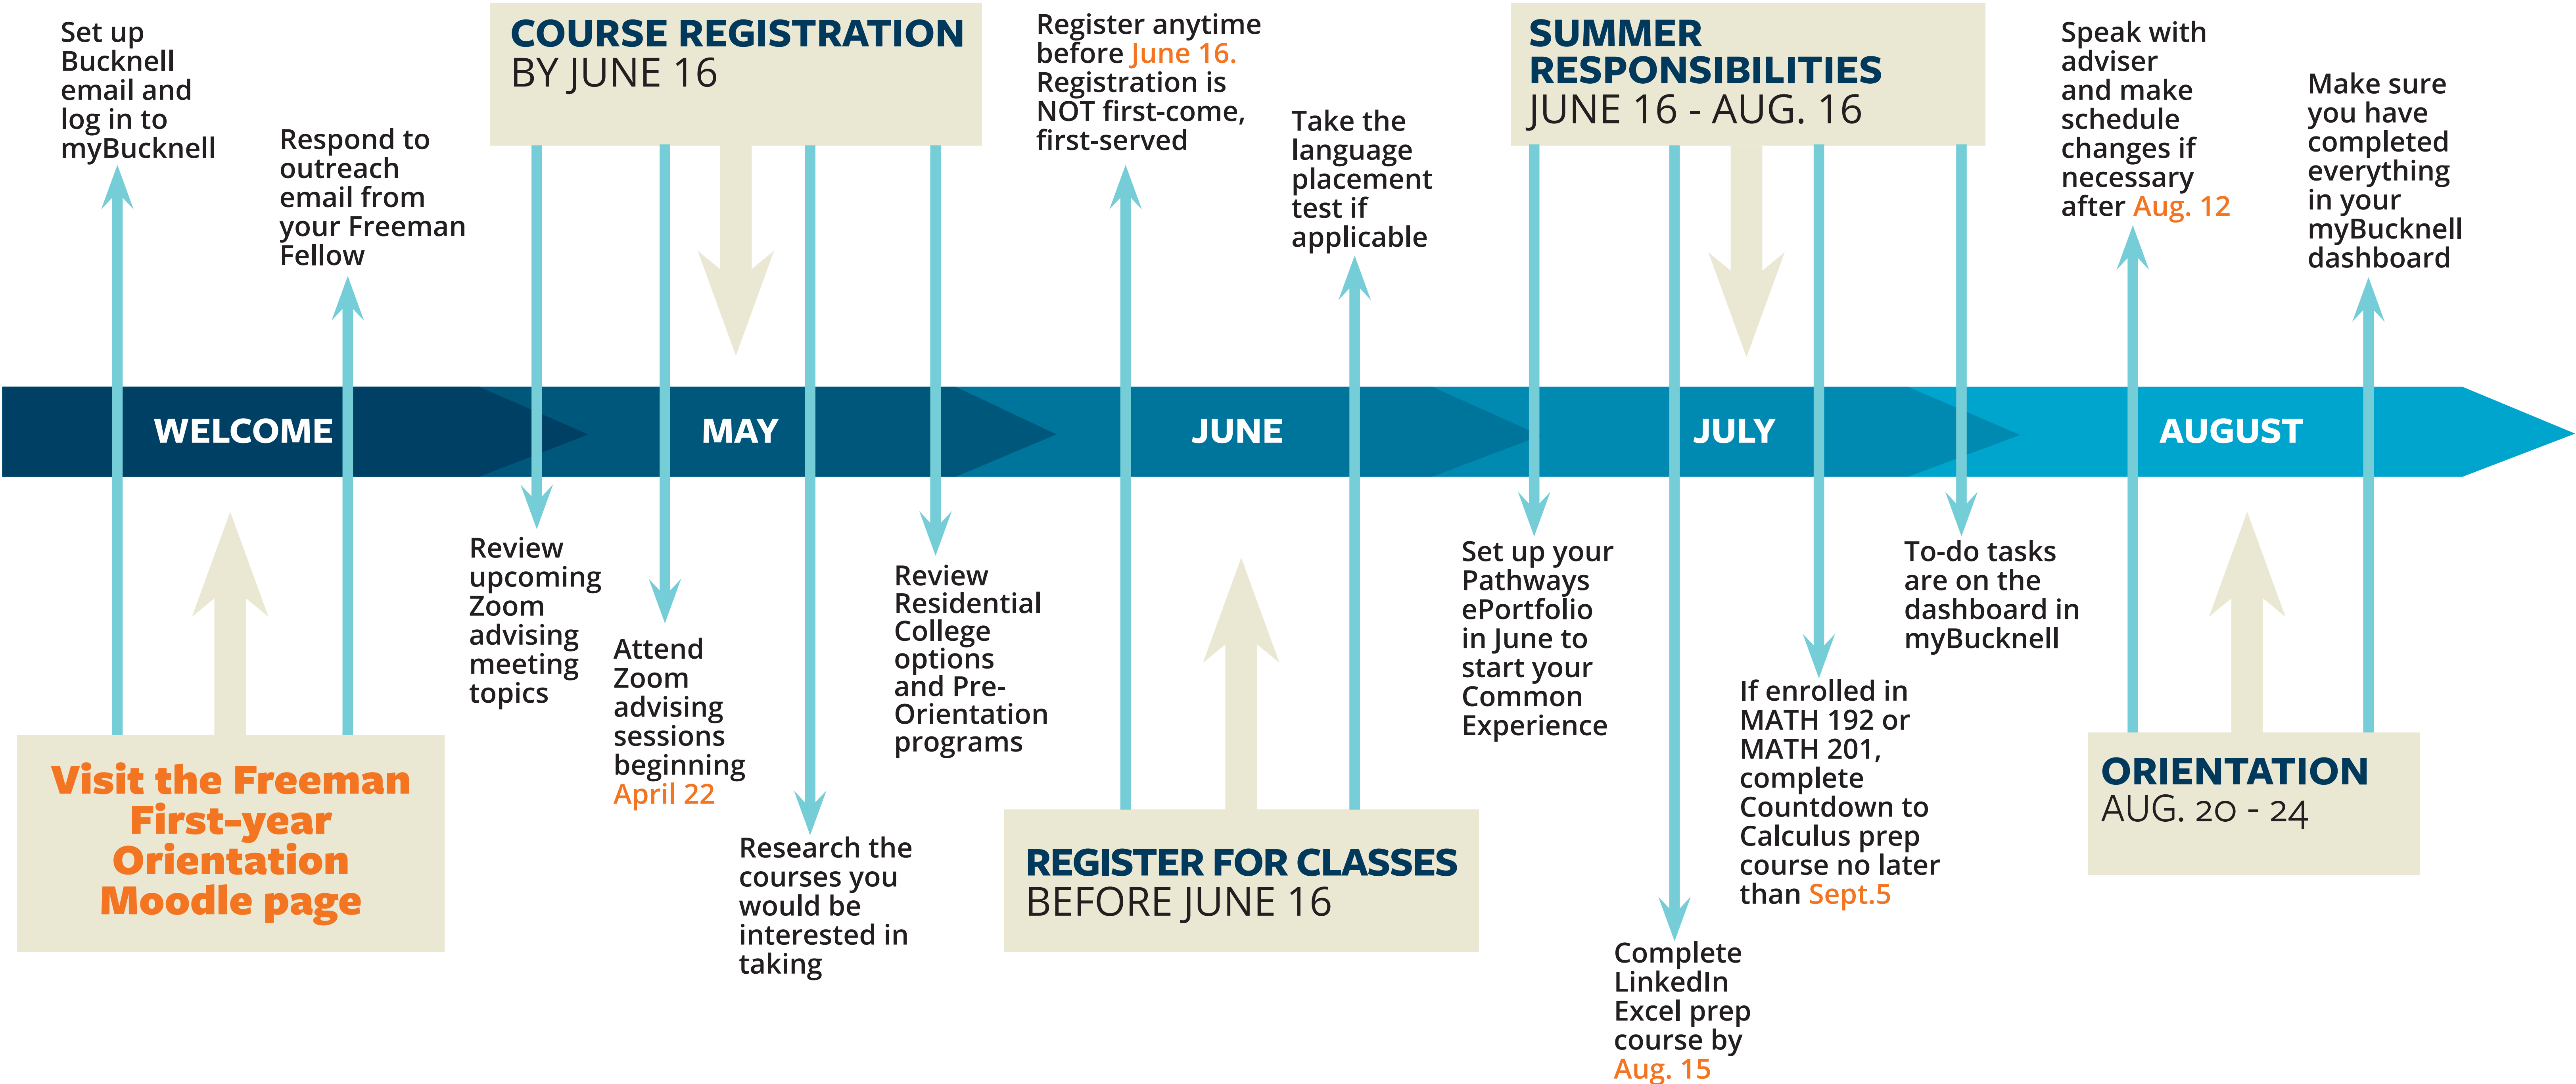

First-year Freeman College of Management Summer Timeline

**Please check your myBucknell portal for other requirements related to the onboarding process.*