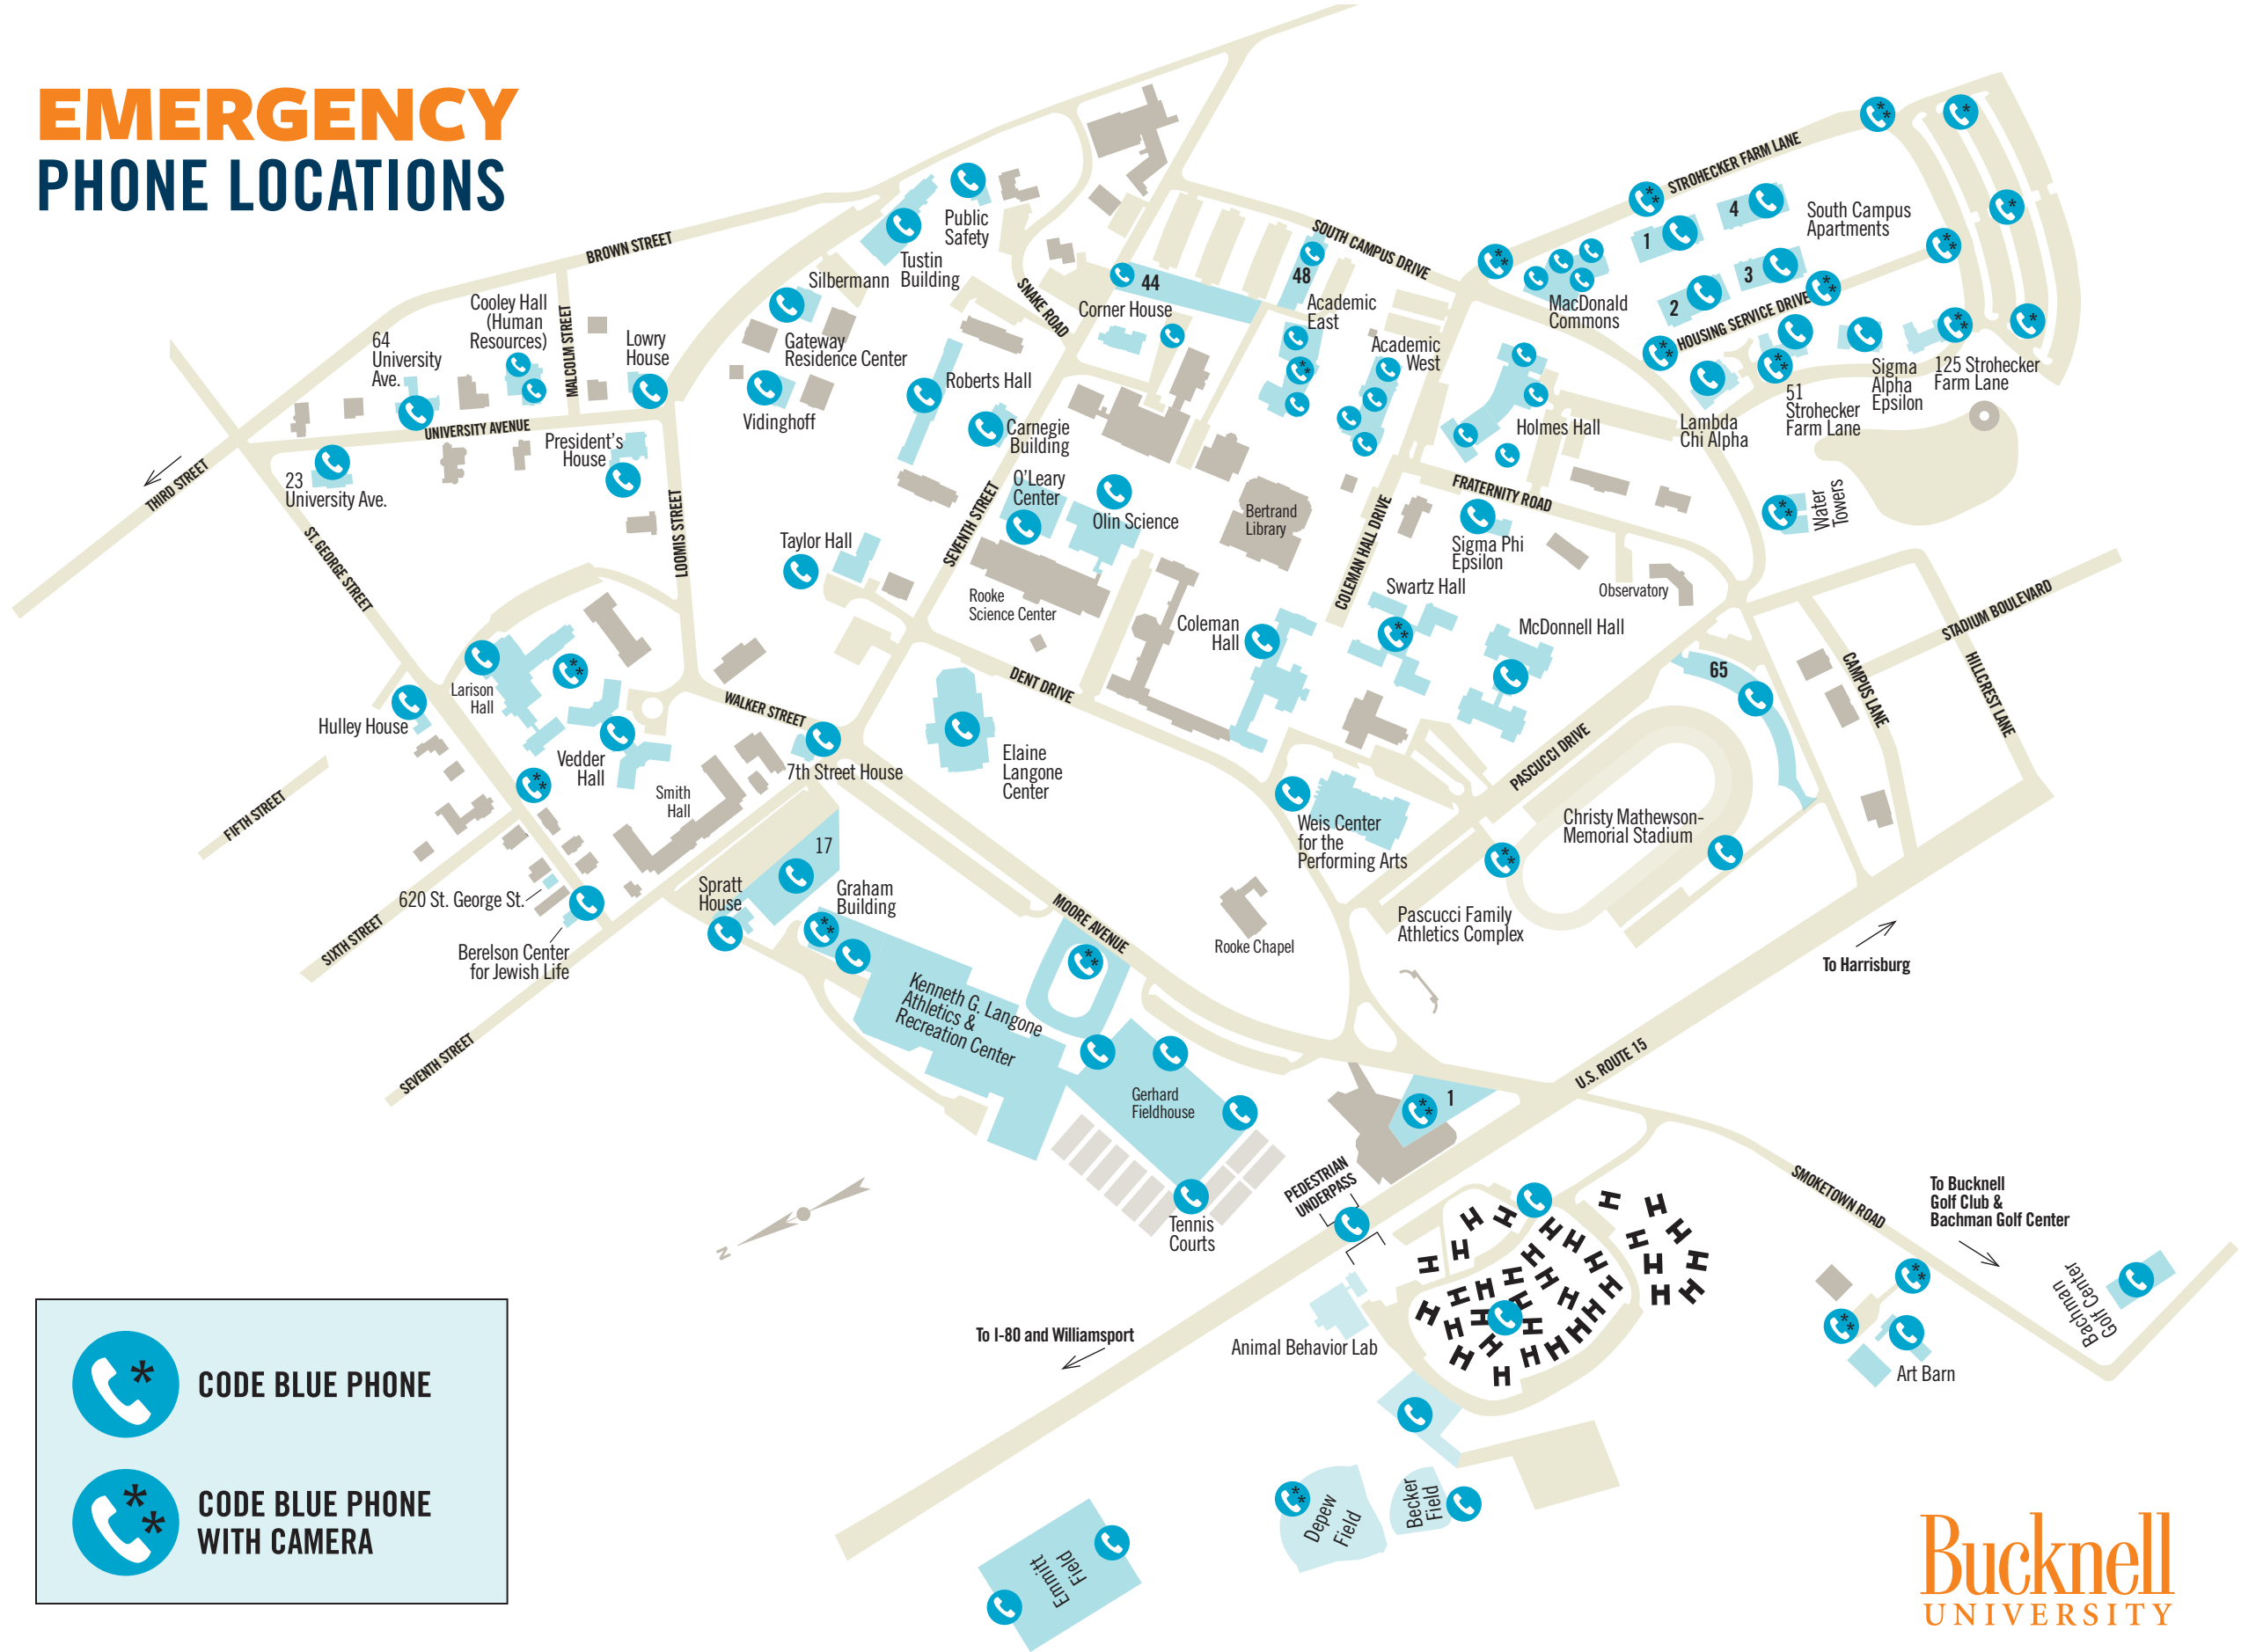

EMERGENCY PHONE LOCATIONS

 **CODE BLUE PHONE**
 **CODE BLUE PHONE WITH CAMERA**