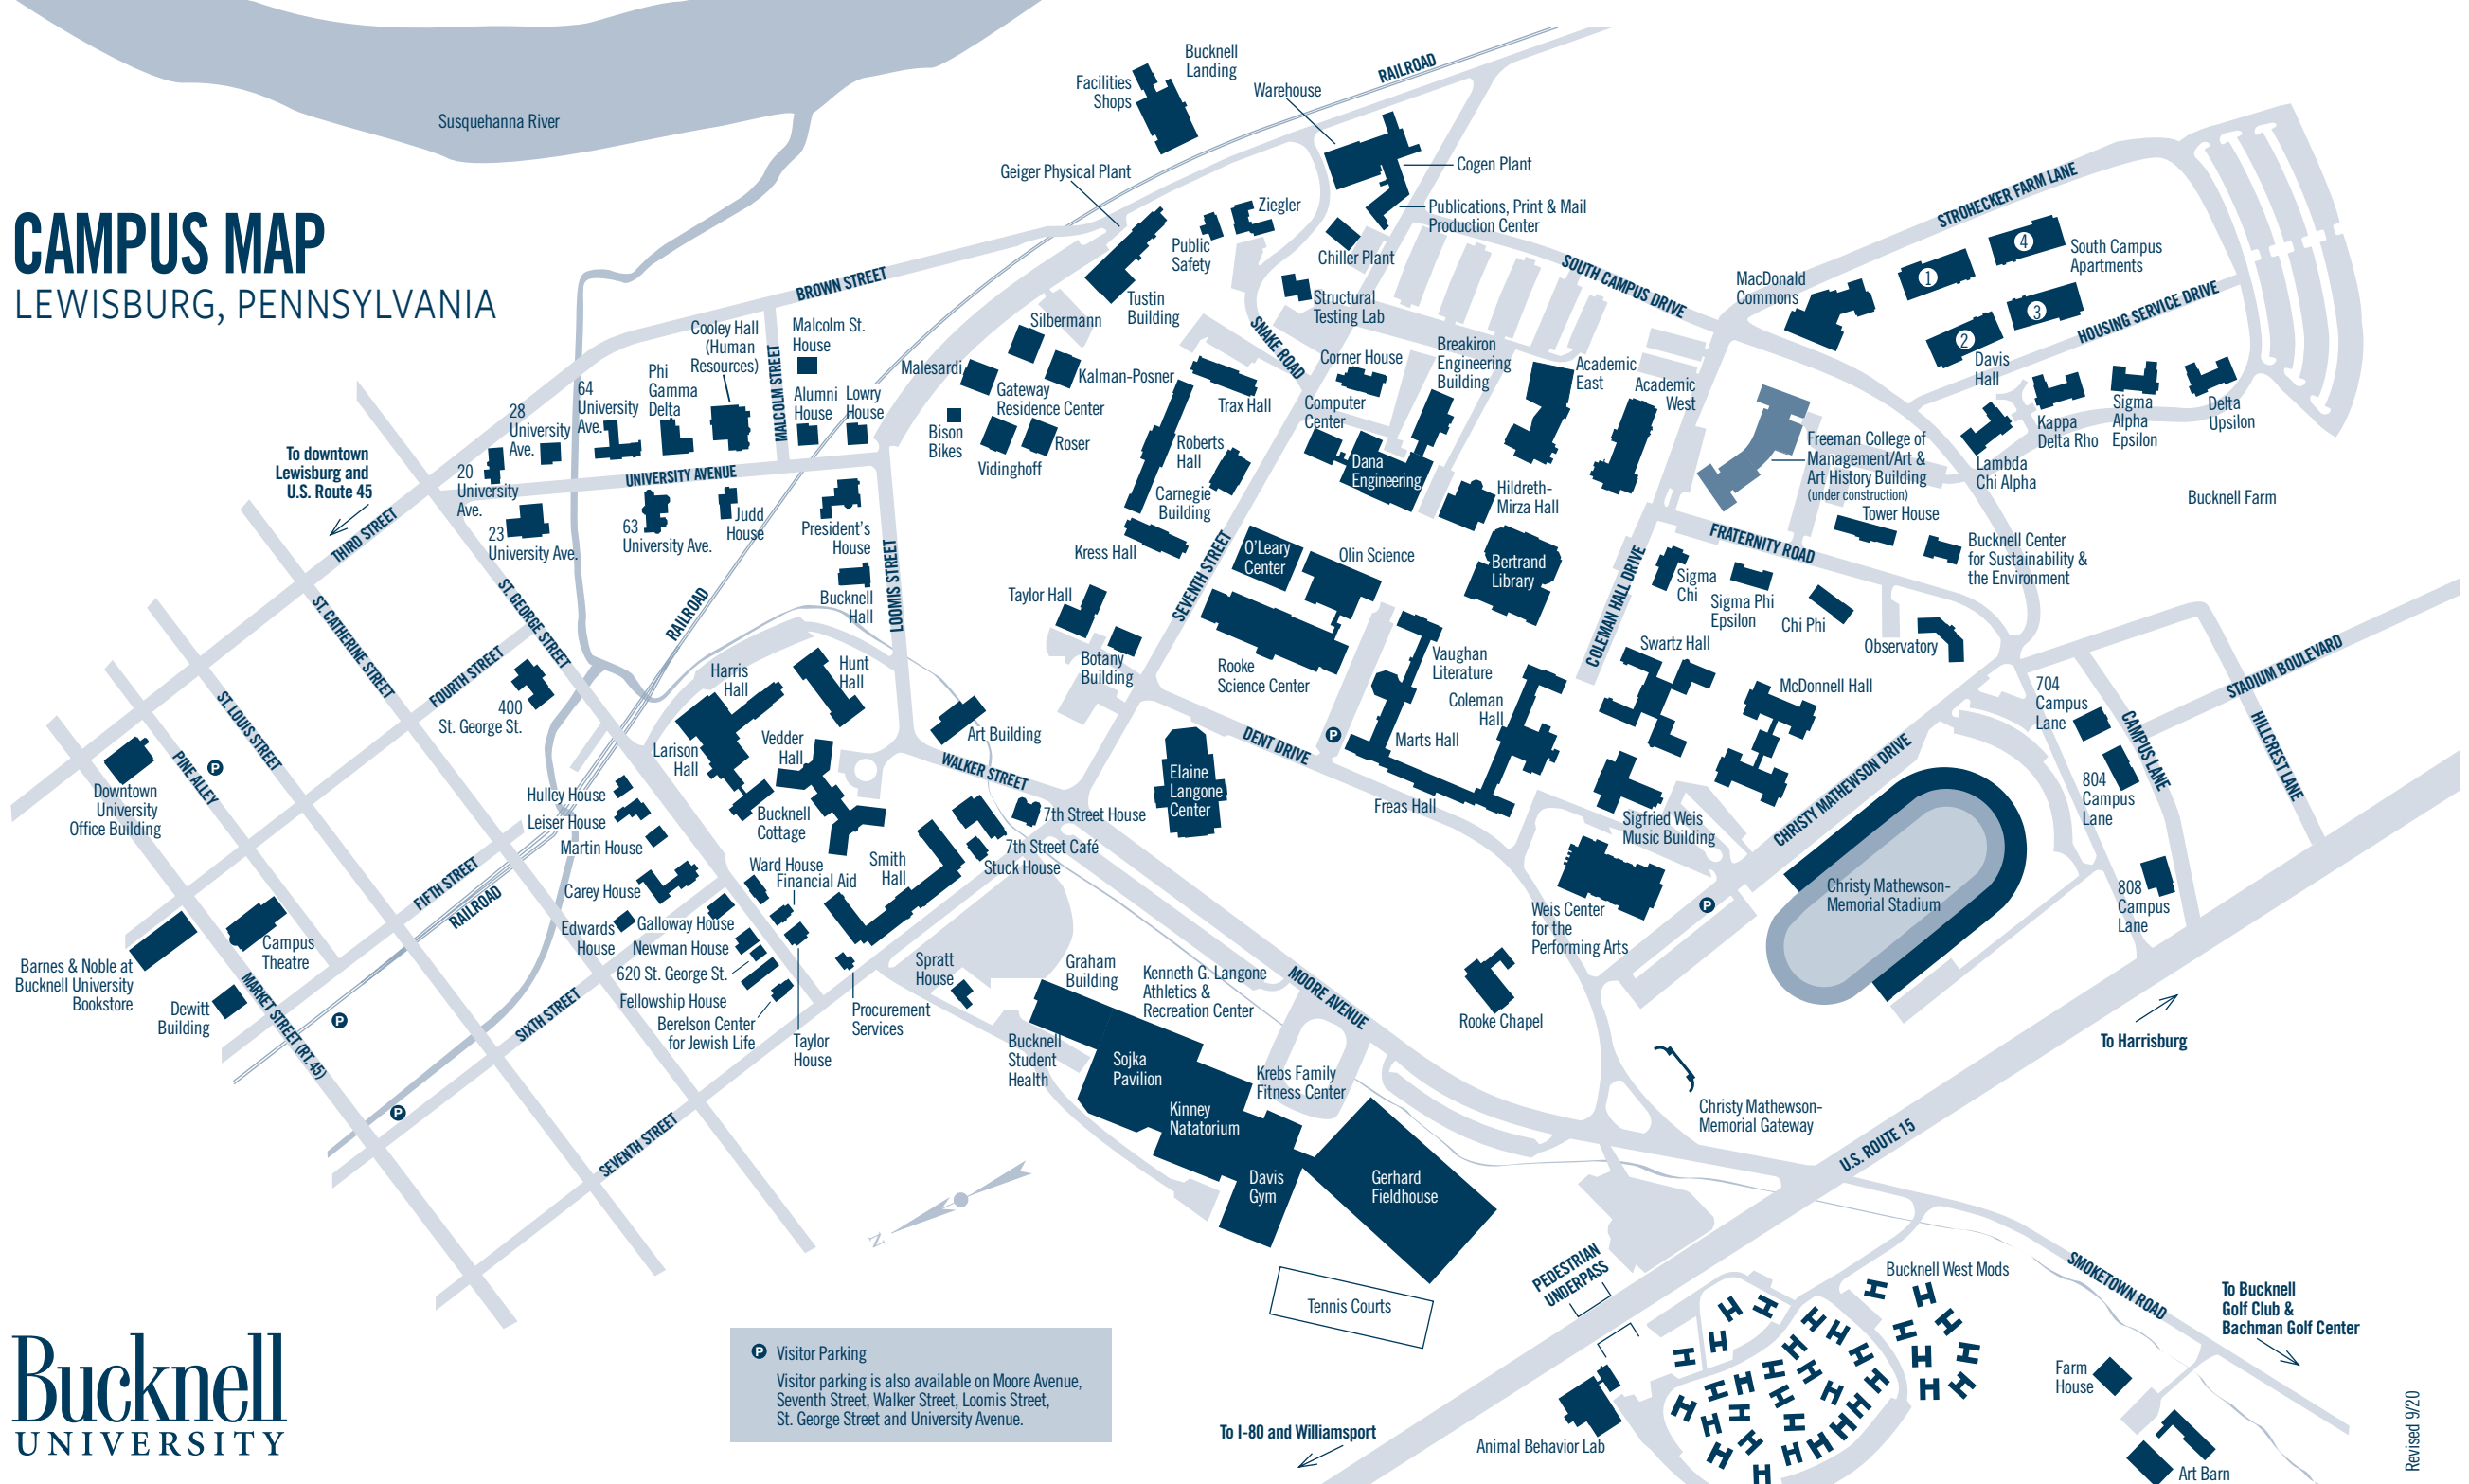

CAMPUS MAP

LEWISBURG, PENNSYLVANIA

P Visitor Parking
 Visitor parking is also available on Moore Avenue, Seventh Street, Walker Street, Loomis Street, St. George Street and University Avenue.