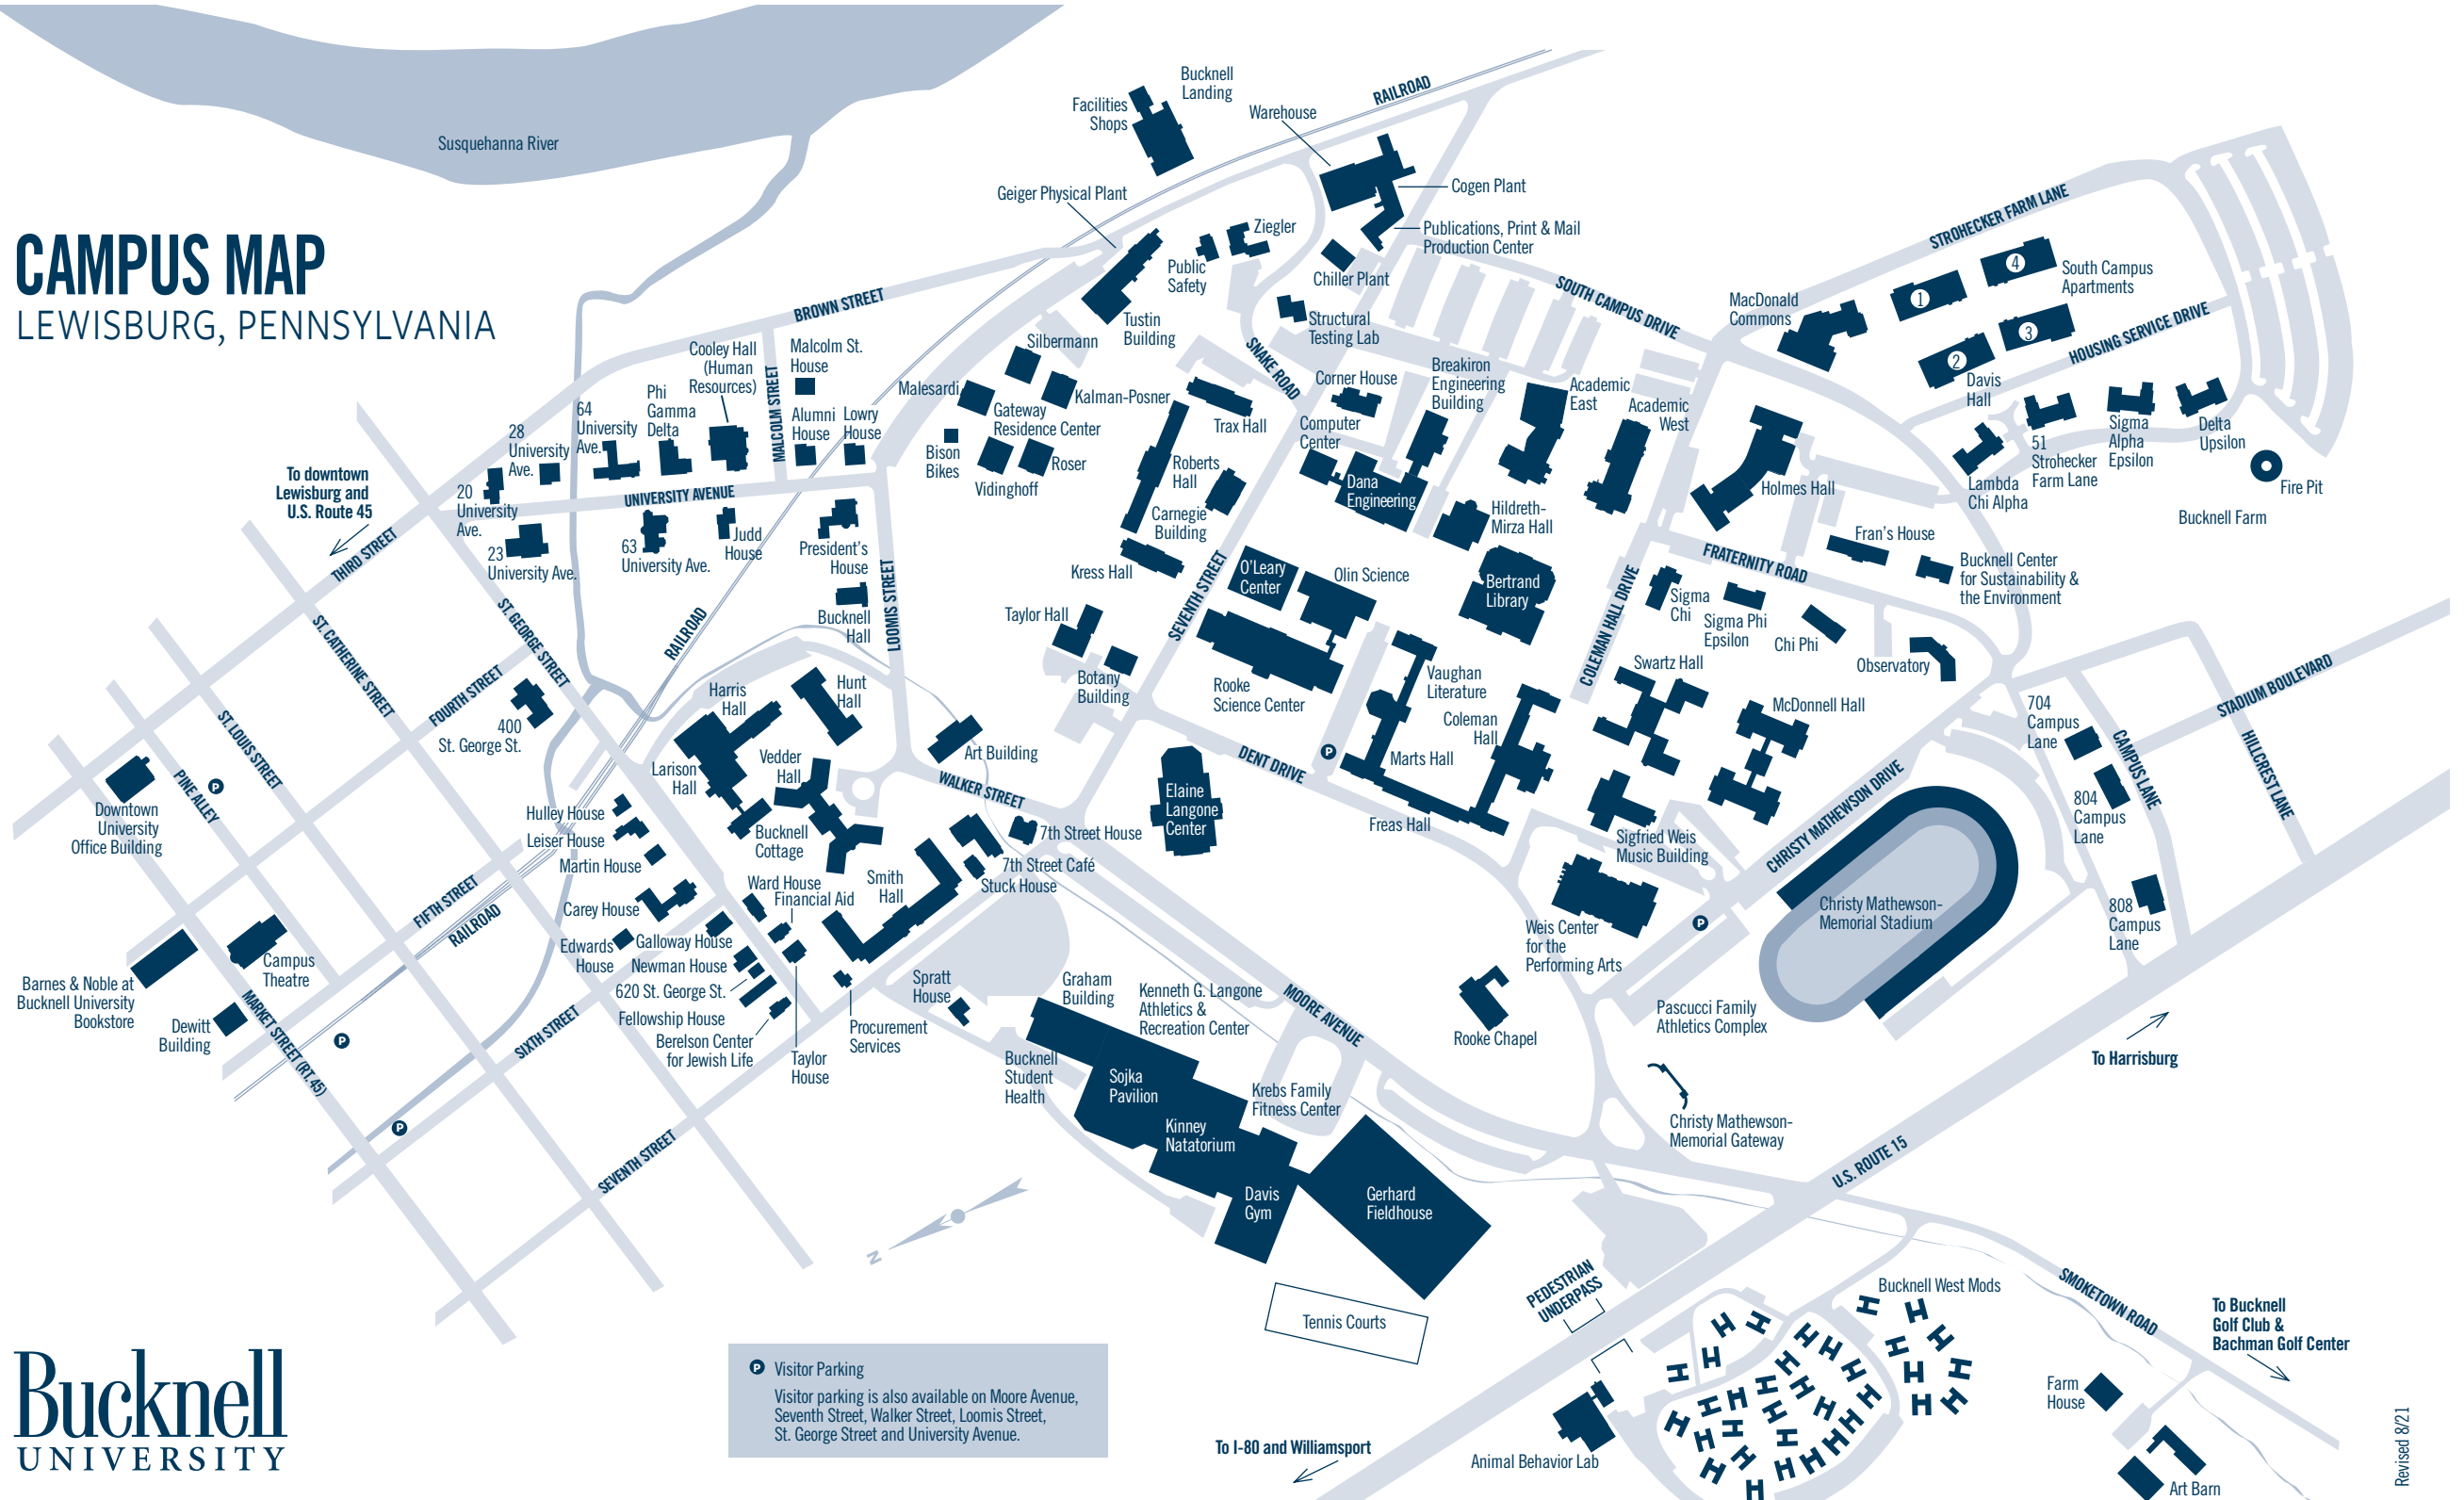

CAMPUS MAP

LEWISBURG, PENNSYLVANIA

P Visitor Parking
 Visitor parking is also available on Moore Avenue, Seventh Street, Walker Street, Loomis Street, St. George Street and University Avenue.