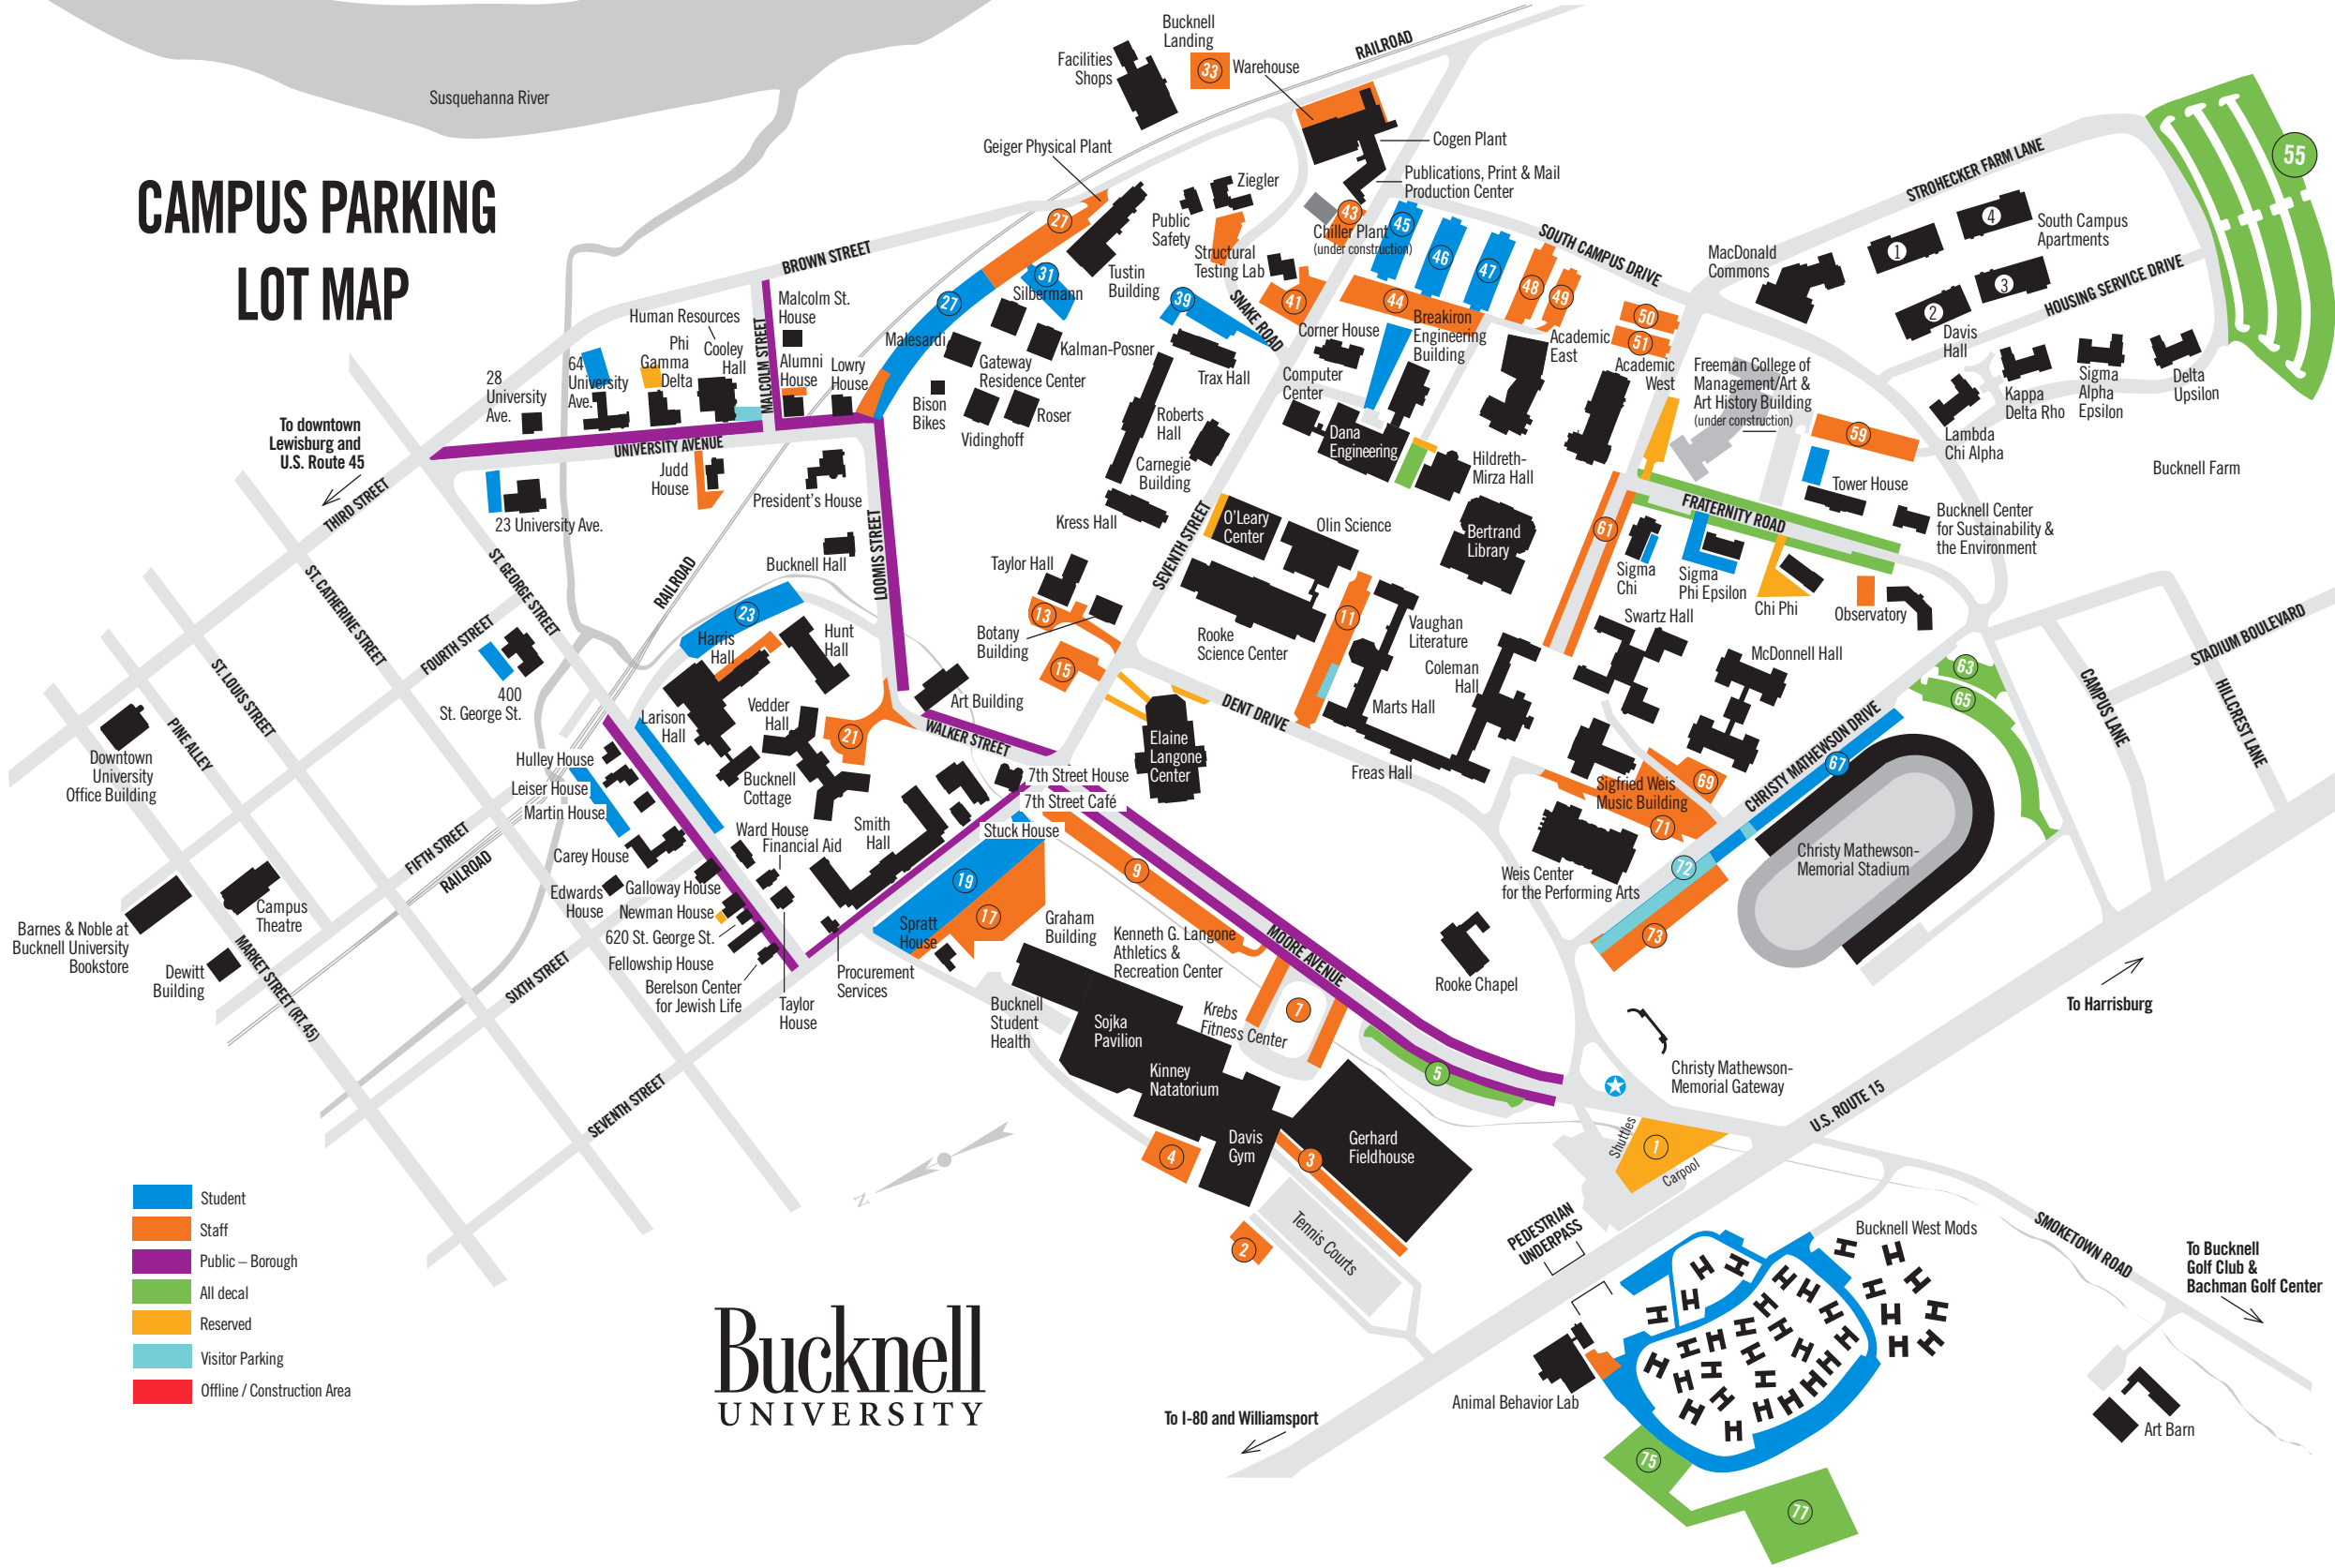

CAMPUS PARKING LOT MAP

- Student
- Staff
- Public – Borough
- All decal
- Reserved
- Visitor Parking
- Offline / Construction Area

Bucknell
UNIVERSITY