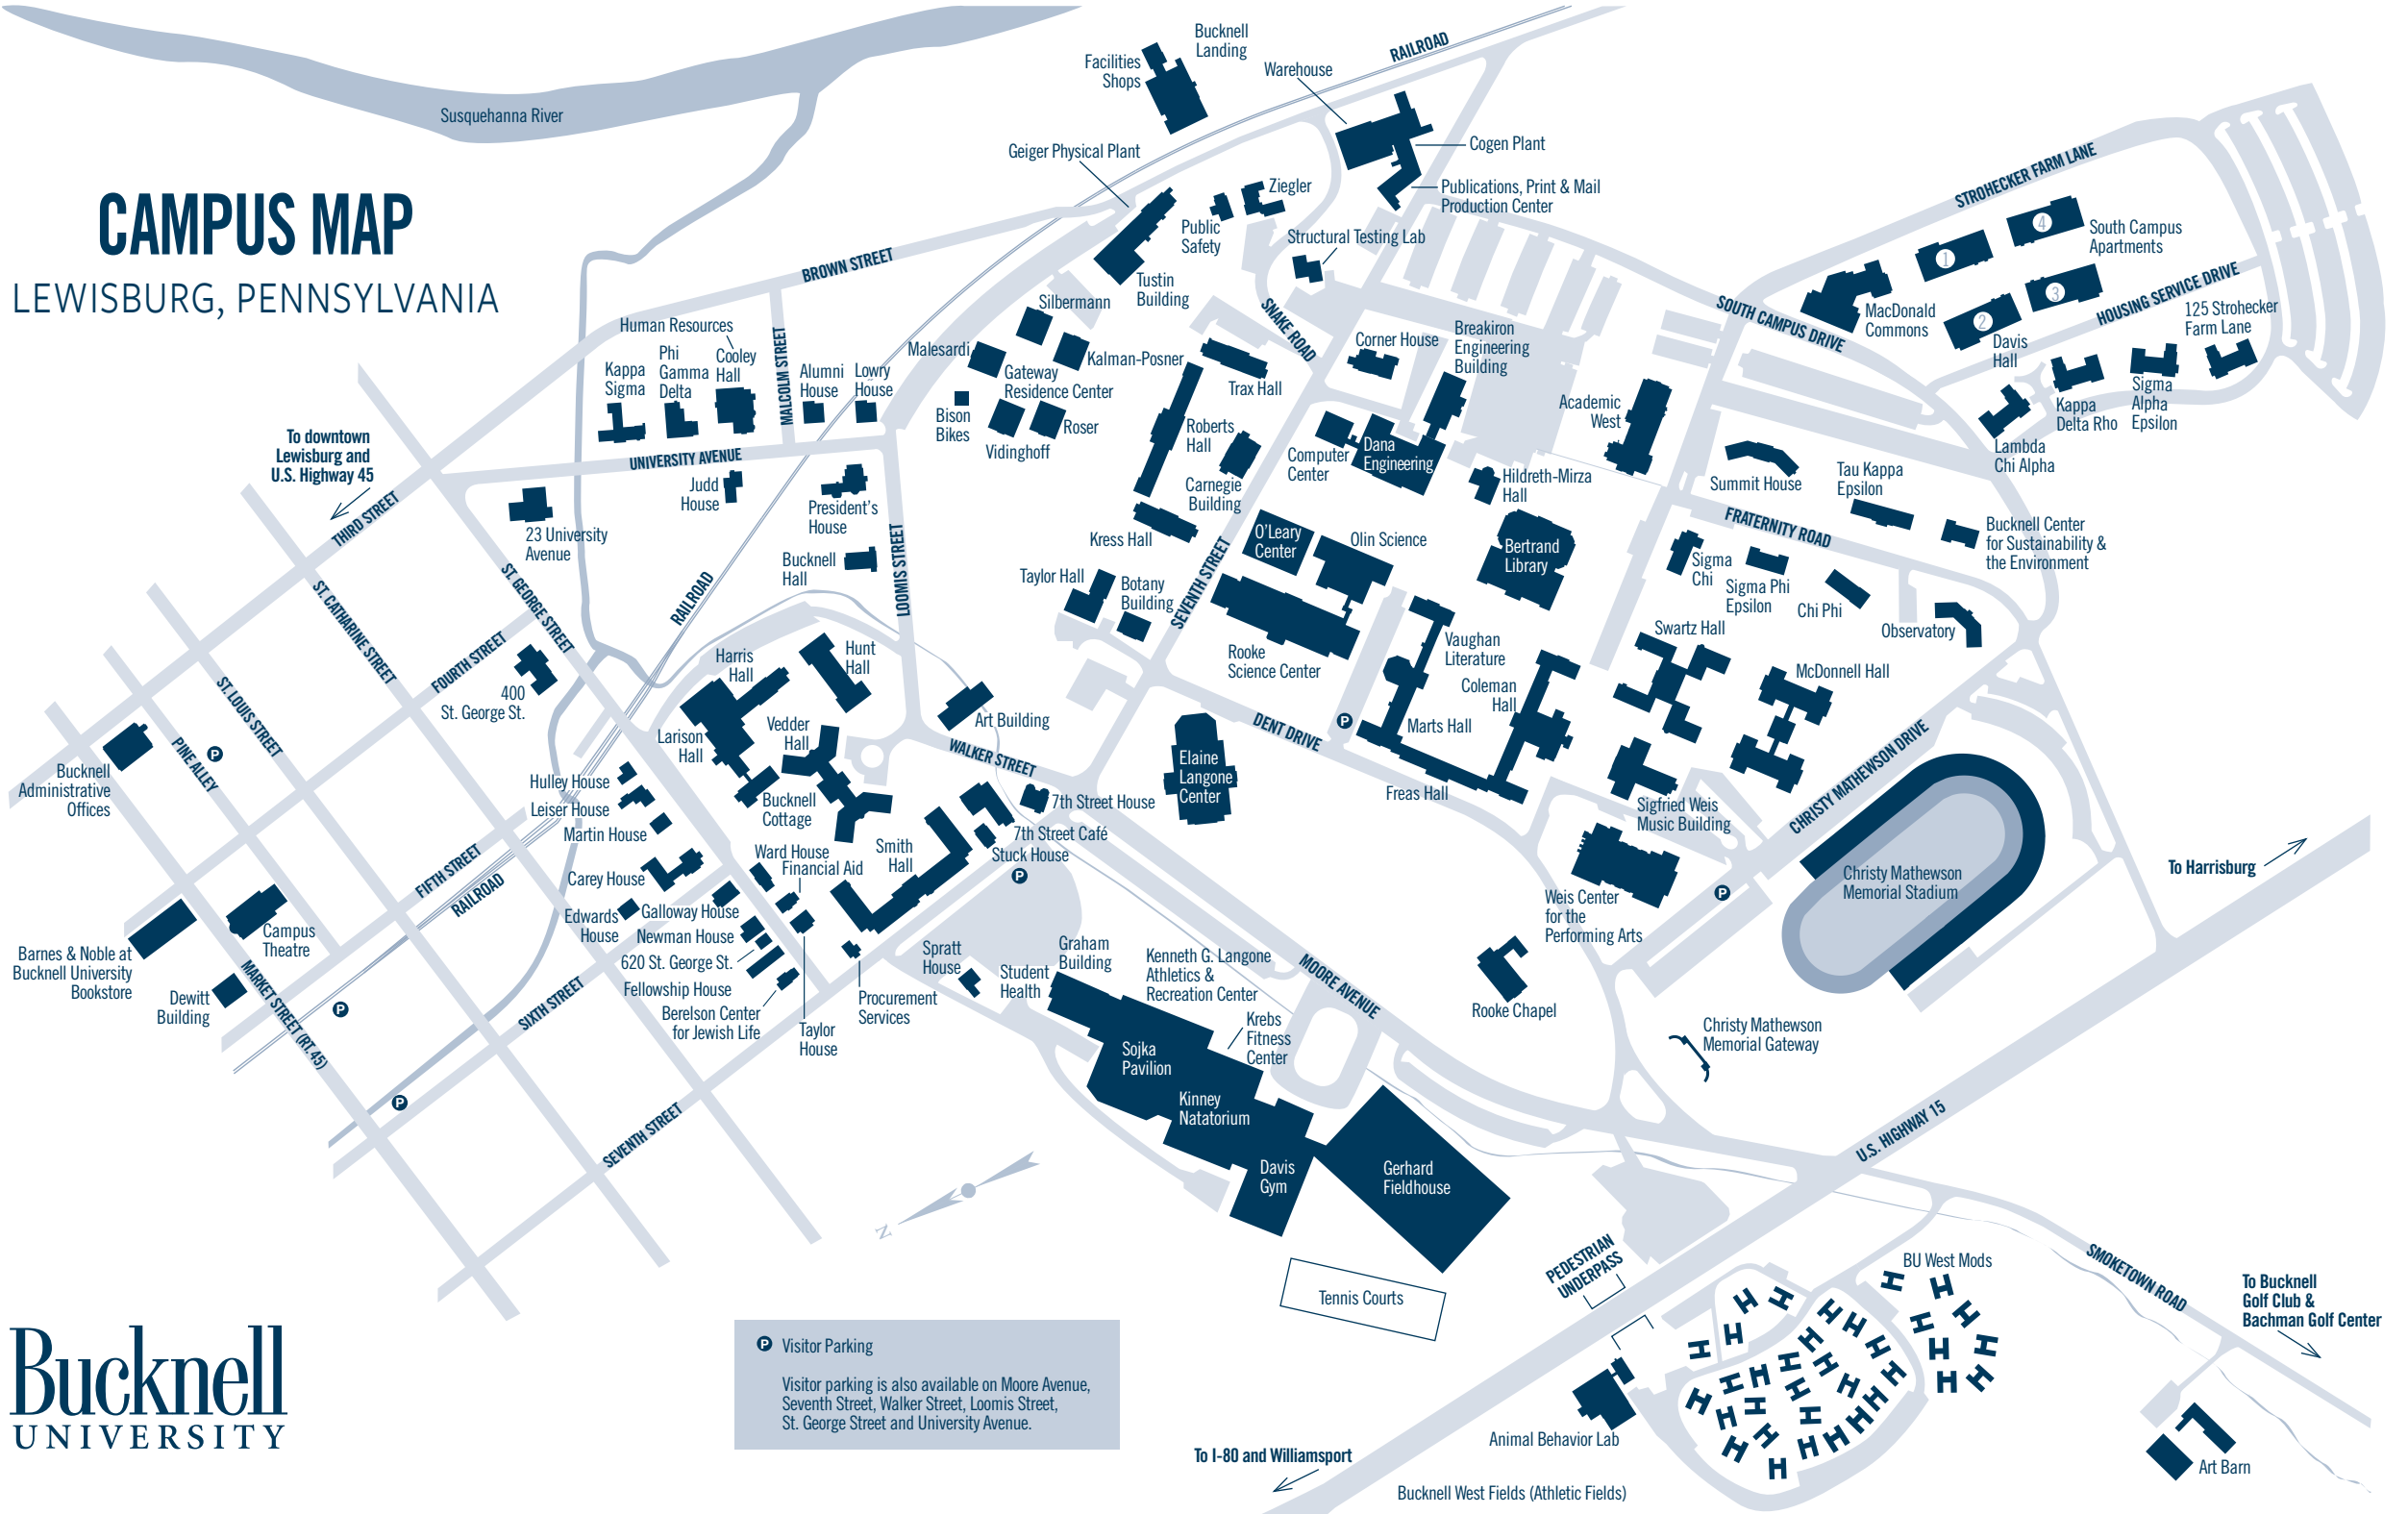

CAMPUS MAP

LEWISBURG, PENNSYLVANIA

P Visitor Parking
Visitor parking is also available on Moore Avenue, Seventh Street, Walker Street, Loomis Street, St. George Street and University Avenue.

Bucknell
UNIVERSITY